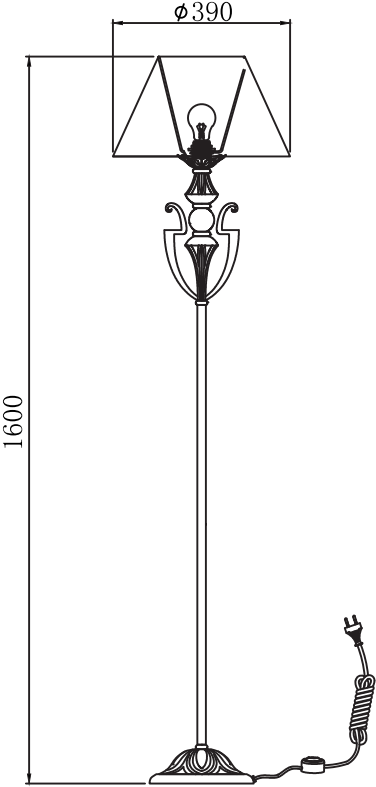

Instruction

Collection: Elegant
Series: Monile
Model: ARM004-00-W
Mobile

I – Mobile

1 x E27 (40w)

MAYTONI
DECORATIVE LIGHTING

www.maytoni.de