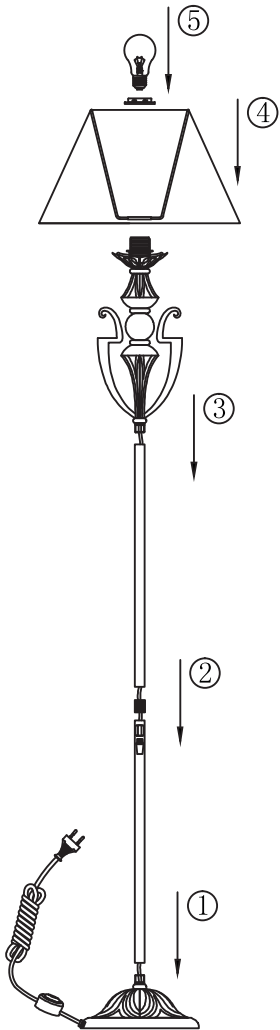

Instruction

Collection: Elegant
Series: Monile
Model: ARM004-00-W
Mobile

I – Mobile

1 x E27 (40w)

MAYTONI
DECORATIVE LIGHTING

www.maytoni.de