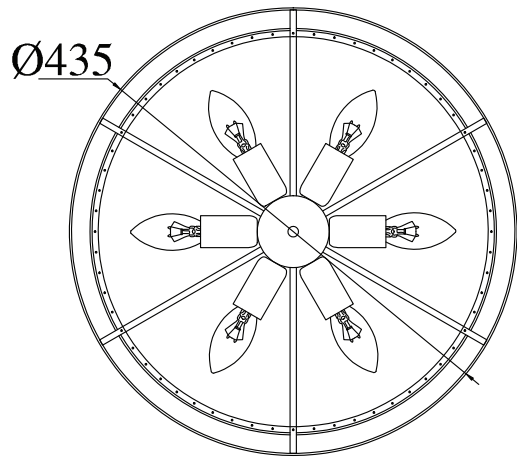

Instruction

Collection: Diamant Crystal
Series: Otilia
Model: DIA700-CL-06-G
Ceiling

6 x E14 (60w)

MAYTONI
DECORATIVE LIGHTING
www.maytoni.de