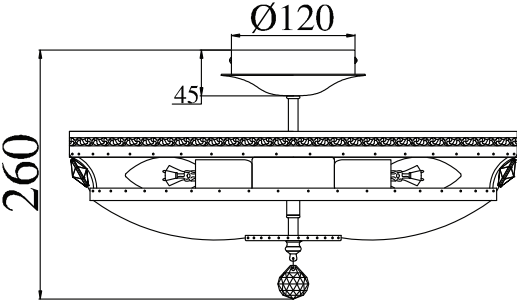

Instruction

Collection: Diamant Crystal
Series: Otilia
Model: DIA700-CL-06-G
Ceiling

6 x E14 (60w)

MAYTONI
DECORATIVE LIGHTING
www.maytoni.de