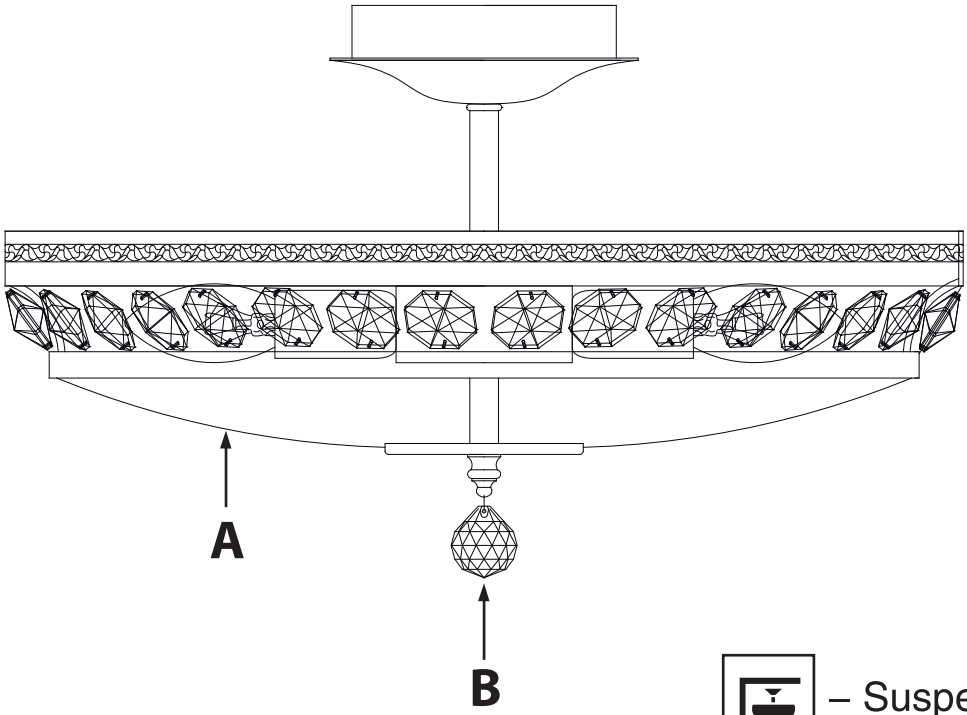

Instruction

Collection: Diamant Crystal
Series: Otilia
Model: DIA700-CL-06-G
Ceiling

6 x E14 (60w)

MAYTONI
DECORATIVE LIGHTING
www.maytoni.de