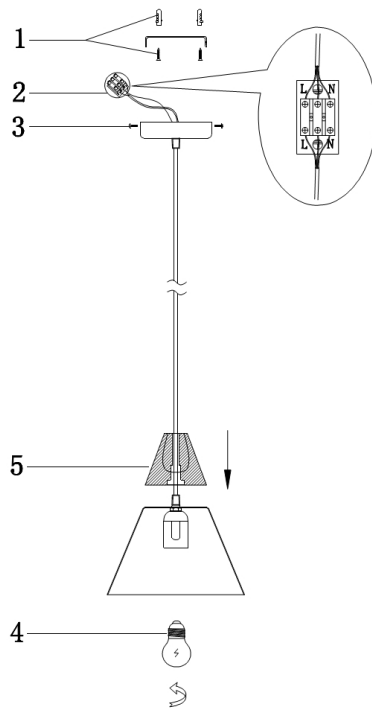

Instruction

Collection: PENDANT
Series: BICONES
Model: P359-PL-220-C
Ceiling

- Ceiling

1 x E27 (60W)

MAYTONI
DECORATIVE LIGHTING

www.maytoni.de