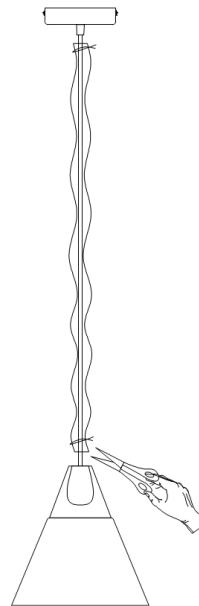

Instruction

Collection: PENDANT
Series: BICONES
Model: P359-PL-220-C
Ceiling

- Ceiling

1 x E27 (60W)

MAYTONI
DECORATIVE LIGHTING

www.maytoni.de