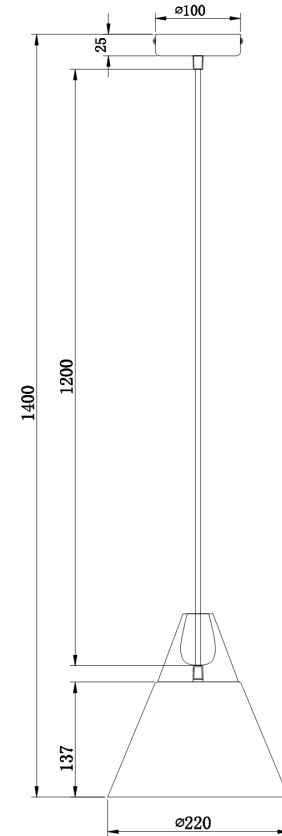

Instruction

Collection: PENDANT
Series: BICONES
Model: P359-PL-220-C
Ceiling

- Ceiling

1 x E27 (60W)

MAYTONI
DECORATIVE LIGHTING

www.maytoni.de