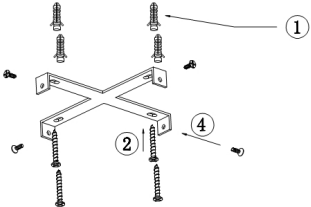

Instruction

Collection: MODERN
Series: APRILIA
Model: MOD809-CL-06-72-W
Ceiling

- Ceiling

max 72W
6900 LM

MAYTONI
DECORATIVE LIGHTING

www.maytoni.de