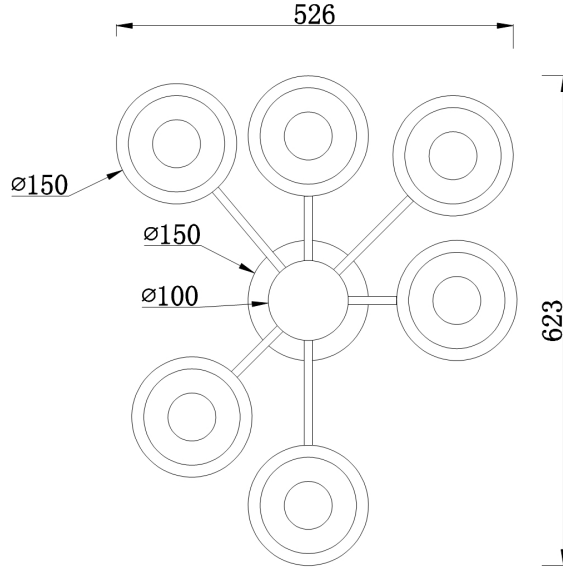

Instruction

Collection: MODERN
Series: APRILIA
Model: MOD809-CL-06-72-W
Ceiling

- Ceiling

max 72W
6900 LM

MAYTONI
DECORATIVE LIGHTING

www.maytoni.de