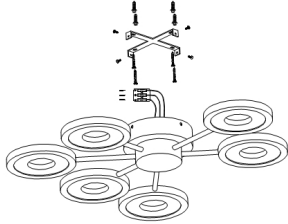

Instruction

Collection: MODERN
Series: APRILIA
Model: MOD809-CL-06-72-W
Ceiling

- Ceiling

max 72W
6900 LM

MAYTONI
DECORATIVE LIGHTING

www.maytoni.de