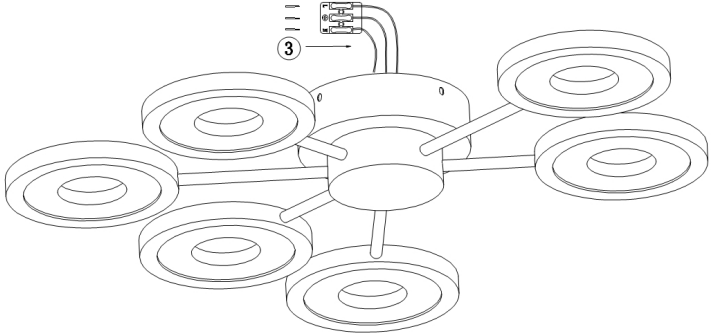

Instruction

Collection: MODERN
Series: APRILIA
Model: MOD809-CL-06-72-W
Ceiling

- Ceiling

max 72W
6900 LM

MAYTONI
DECORATIVE LIGHTING

www.maytoni.de