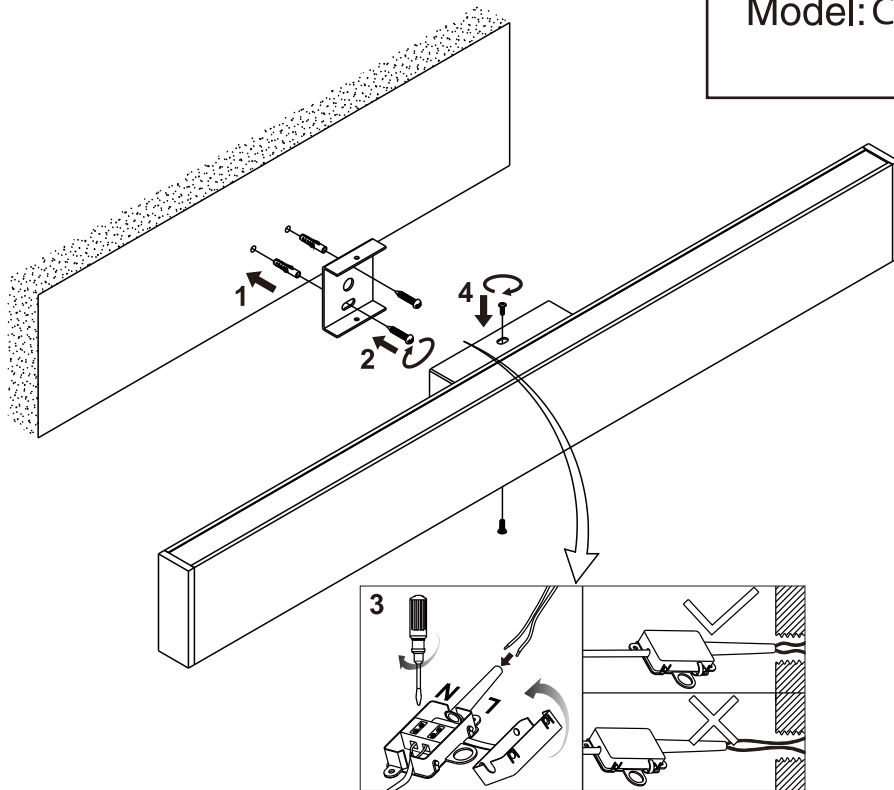

# Instruction

Collection: Modern  
Series: Vilora  
Model: C937-WL-01-18W-N  
Wall-mounted

– Wall-mounted

**LED** x 1  
max 18w  
1720 lumen

**MAYTONI**  
DECORATIVE LIGHTING

[www.maytoni.de](http://www.maytoni.de)