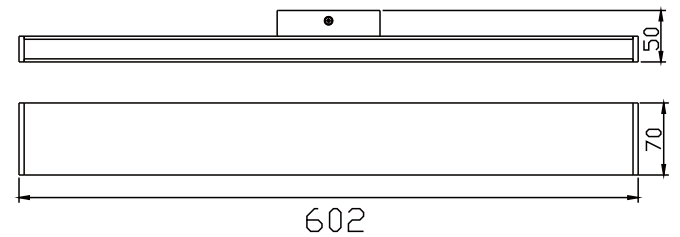

# Instruction

Collection: Modern  
Series: Vilora  
Model: C937-WL-01-18W-N  
Wall-mounted

– Wall-mounted

**LED** x 1  
max 18w  
1720 lumen

**MAYTONI**  
DECORATIVE LIGHTING

[www.maytoni.de](http://www.maytoni.de)