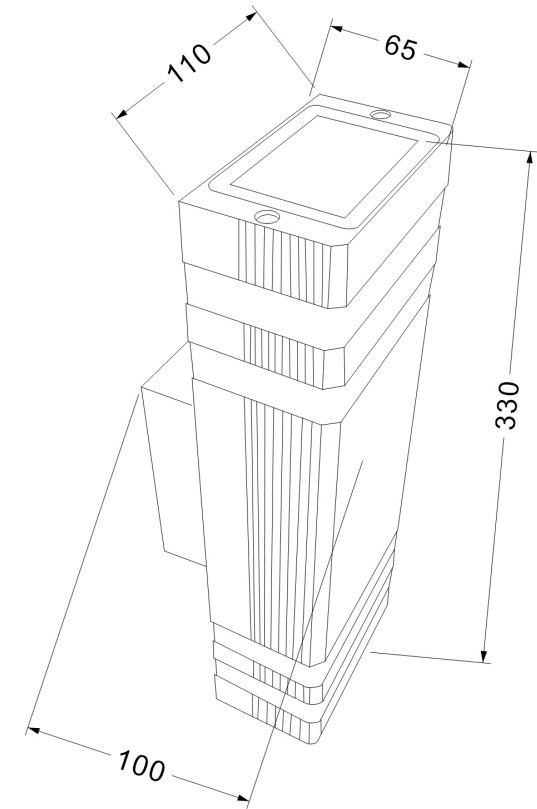

Instruction

Collection: OUTDOOR
Series: UNTER DEN LINDEN
Model: O578WL-02B
Wall

- Wall

2 x E27 (60W)

MAYTONI
DECORATIVE LIGHTING

www.maytoni.de