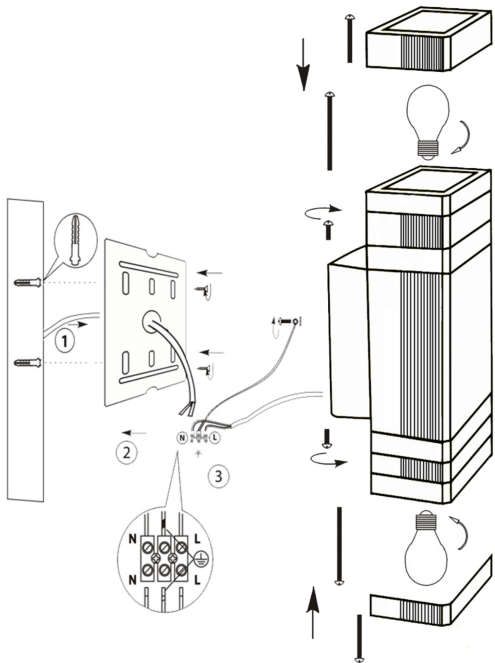

Instruction

Collection: OUTDOOR
Series: UNTER DEN LINDEN
Model: O578WL-02B
Wall

- Wall

2 x E27 (60W)

MAYTONI
DECORATIVE LIGHTING

www.maytoni.de