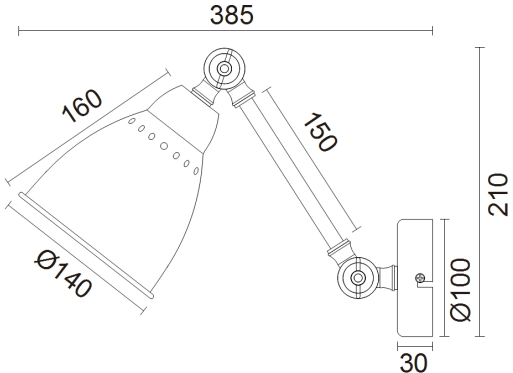

Instruction

Collection: MODERN
Series: DOMINO
Model: MOD142-WL-01-N
Wall

- Wall

1 x E27 (40W)

MAYTONI
DECORATIVE LIGHTING

www.maytoni.de