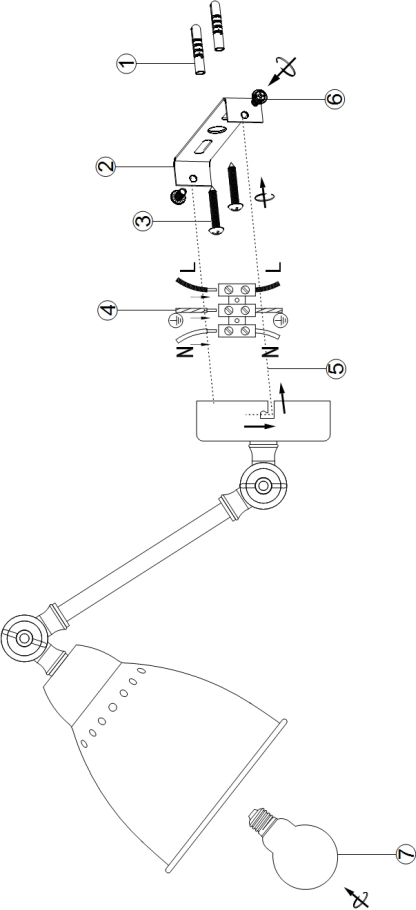

Instruction

Collection: MODERN
Series: DOMINO
Model: MOD142-WL-01-N
Wall

- Wall

1 x E27 (40W)

MAYTONI
DECORATIVE LIGHTING

www.maytoni.de