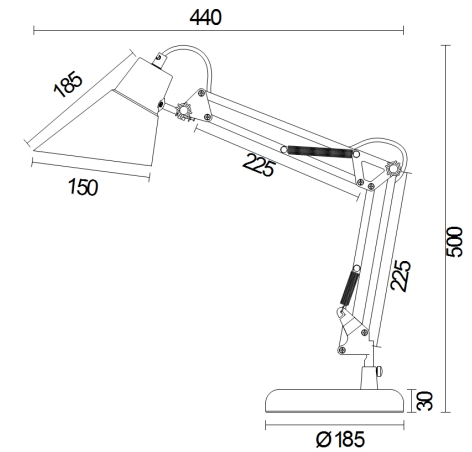

Instruction

Collection: TABLE & FLOOR

Series: ZEPPO 136

Model: Z136-TL-01-B

Mobile

- Mobile

1 x E27 (40W)

MAYTONI
DECORATIVE LIGHTING