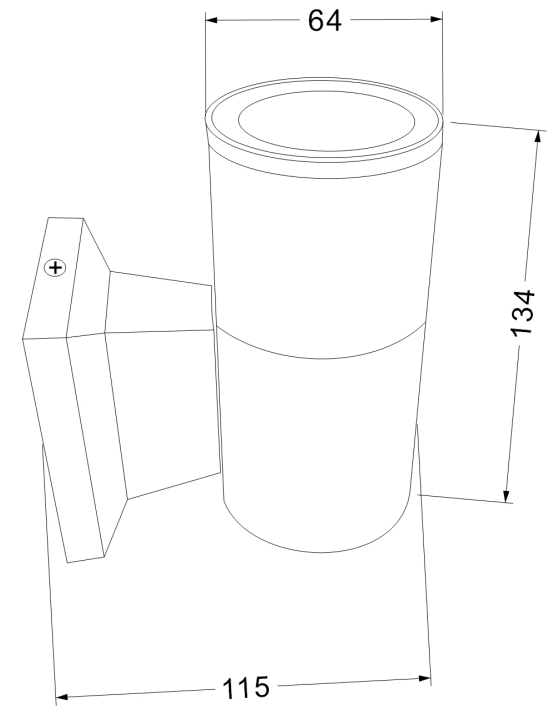

Instruction

Collection: OUTDOOR
Series: BOWERY
Model: O574WL-01B
Wall

- Wall

1 x GU (50W)

10

MAYTONI
DECORATIVE LIGHTING

www.maytoni.de