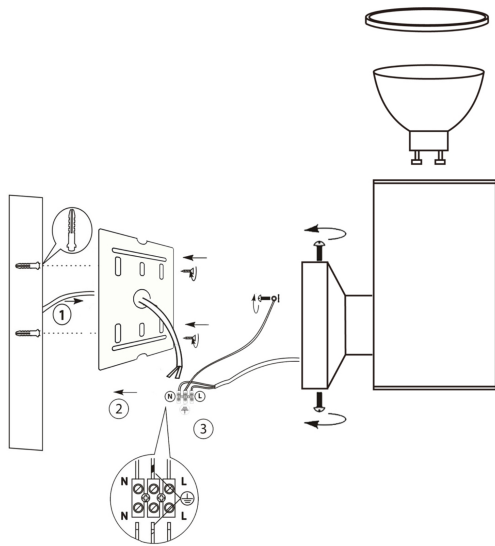

Instruction

Collection: OUTDOOR
Series: BOWERY
Model: O574WL-01B
Wall

- Wall

1 x GU (50W)

10

MAYTONI
DECORATIVE LIGHTING

www.maytoni.de