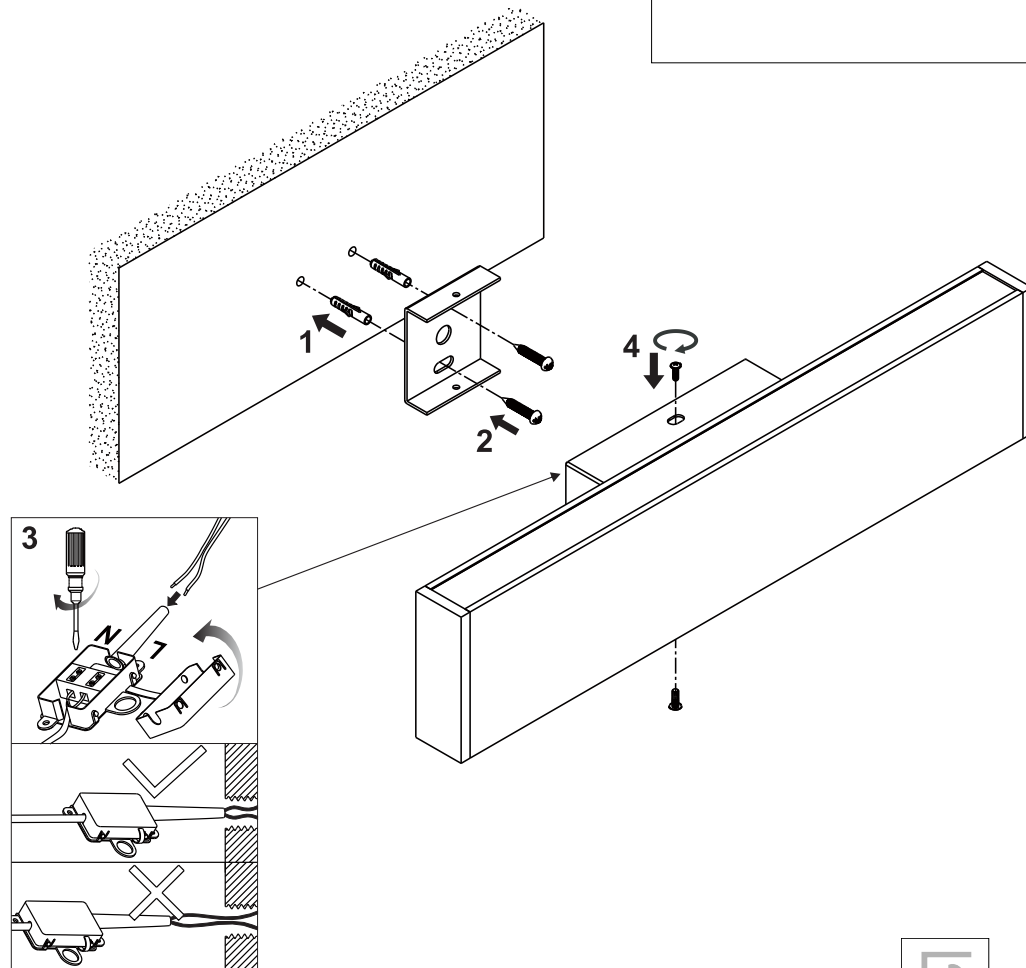

Instruction

Collection: CEILING & WALL

Series: VILORA

Model: C937-WL-01-12W-N

Wall

- Wall

max 12W
850 LM

MAYTONI
DECORATIVE LIGHTING