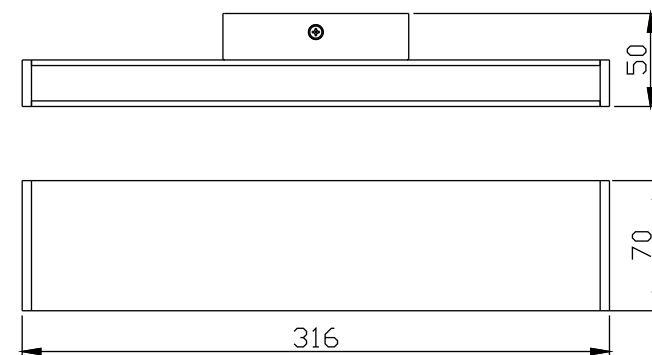

Instruction

Collection: CEILING & WALL

Series: VILORA

Model: C937-WL-01-12W-N

Wall

- Wall

max 12W
850 LM

MAYTONI
DECORATIVE LIGHTING