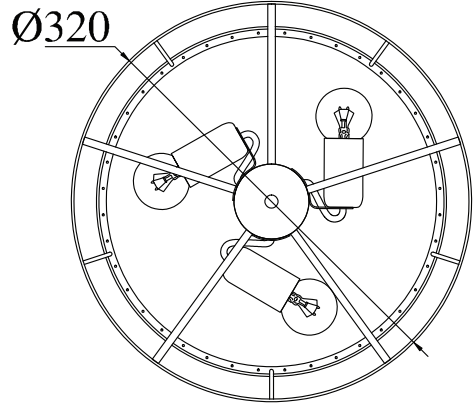

Instruction

Collection: Diamant Crystal
Series: Ottilia
Model: DIA700-CL-03-G
Ceiling

3 x E14 (60w)

MAYTONI
DECORATIVE LIGHTING

www.maytoni.de