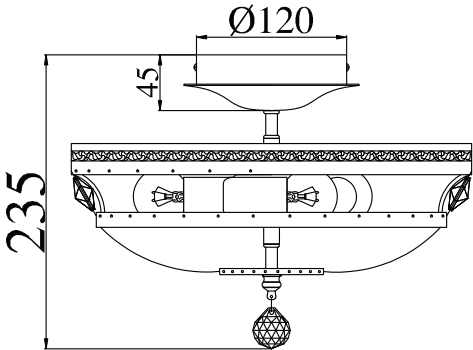

Instruction

Collection: Diamant Crystal
Series: Ottilia
Model: DIA700-CL-03-G
Ceiling

3 x E14 (60w)

MAYTONI
DECORATIVE LIGHTING

www.maytoni.de