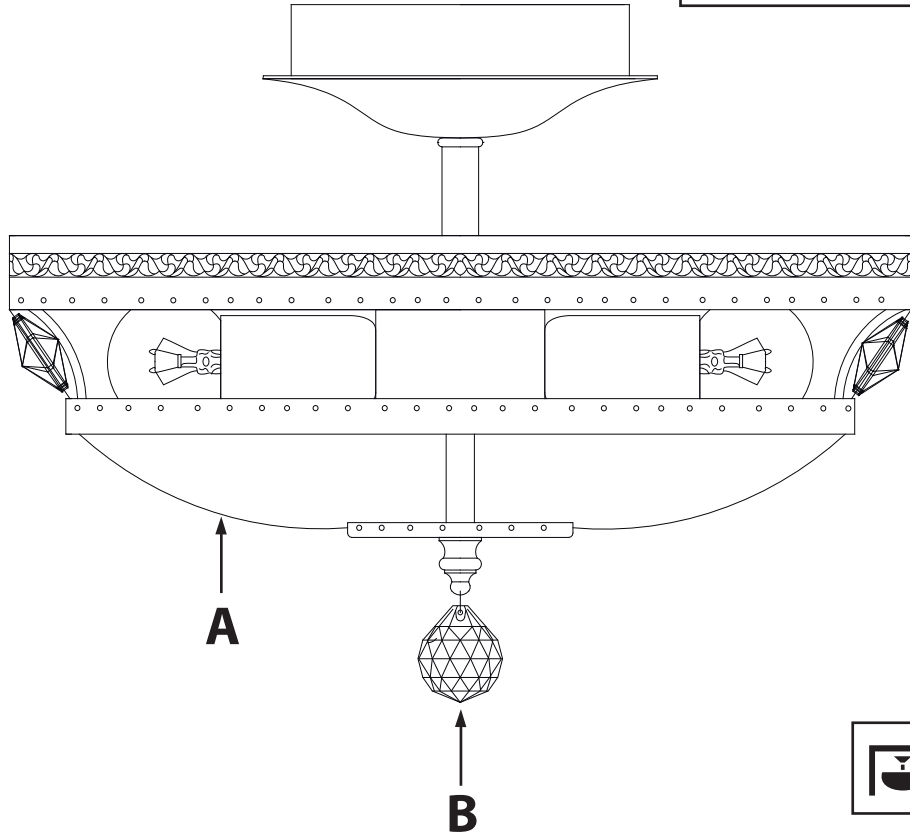

Instruction

Collection: Diamant Crystal
Series: Ottilia
Model: DIA700-CL-03-G
Ceiling

3 x E14 (60w)

MAYTONI
DECORATIVE LIGHTING

www.maytoni.de