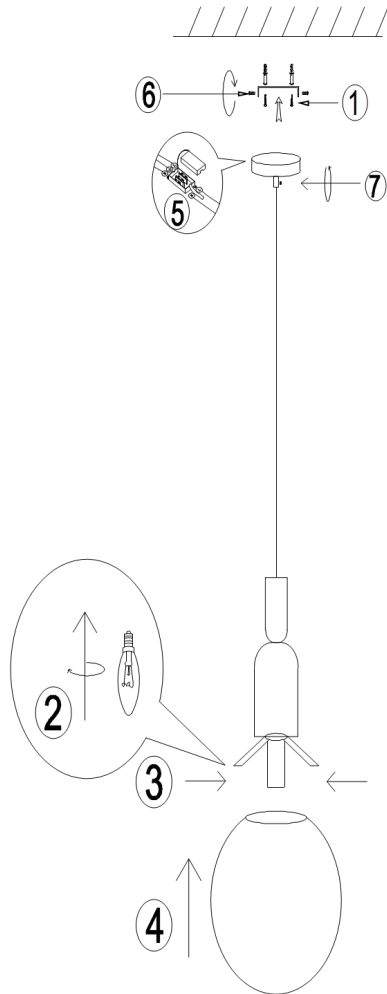

Instruction

Collection: PENDANT
Series: BALL
Model: MOD267-PL-01-N
Ceiling

- Ceiling

1 x E14 (40W)

MAYTONI
DECORATIVE LIGHTING

www.maytoni.de