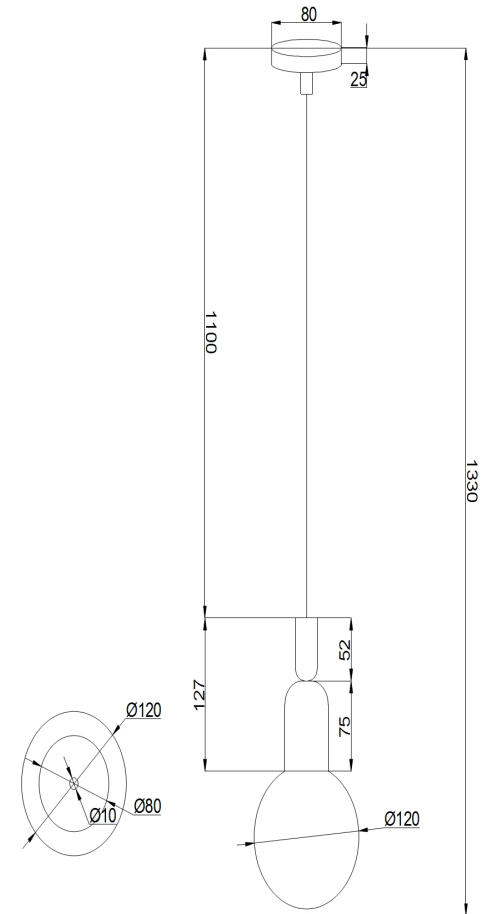

Instruction

Collection: PENDANT
Series: BALL
Model: MOD267-PL-01-N
Ceiling

- Ceiling

1 x E14 (40W)

MAYTONI
DECORATIVE LIGHTING

www.maytoni.de