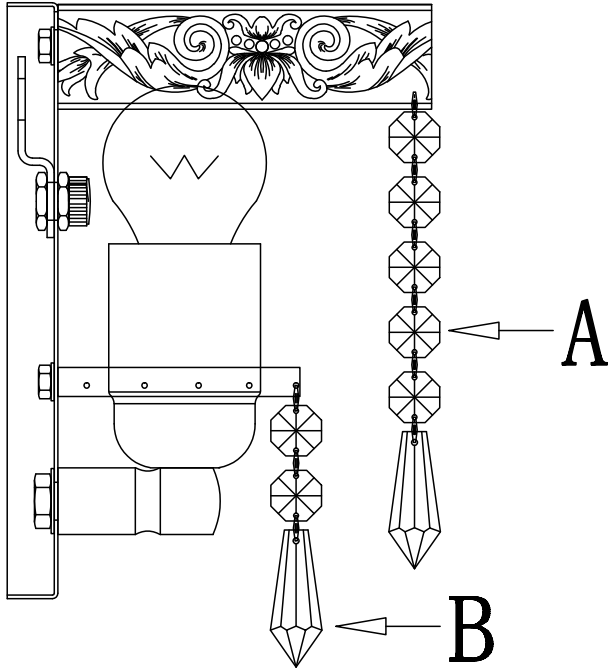

Instruction

Collection: Diamant crystal
Series: Palace
Model: DIA890-WL-01-G
Wall-mounted

- Wall-mounted

1 x E27 (60w)

MAYTONI
DECORATIVE LIGHTING

www.maytoni.de