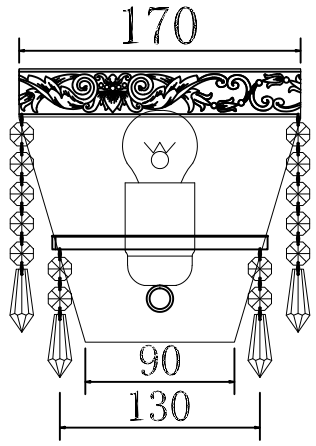

Instruction

Collection: Diamant crystal
Series: Palace
Model: DIA890-WL-01-G
Wall-mounted

- Wall-mounted

1 x E27 (60w)

MAYTONI
DECORATIVE LIGHTING

www.maytoni.de