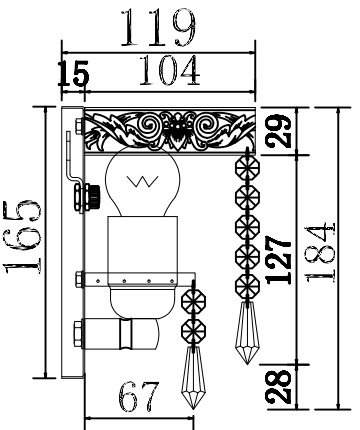

Instruction

Collection: Diamant crystal
Series: Palace
Model: DIA890-WL-01-G
Wall-mounted

- Wall-mounted

1 x E27 (60w)

MAYTONI
DECORATIVE LIGHTING

www.maytoni.de