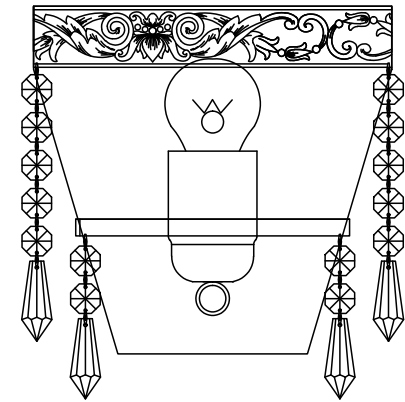

Instruction

Collection: Diamant crystal
Series: Palace
Model: DIA890-WL-01-G
Wall-mounted

- Wall-mounted

1 x E27 (60w)

MAYTONI
DECORATIVE LIGHTING

www.maytoni.de