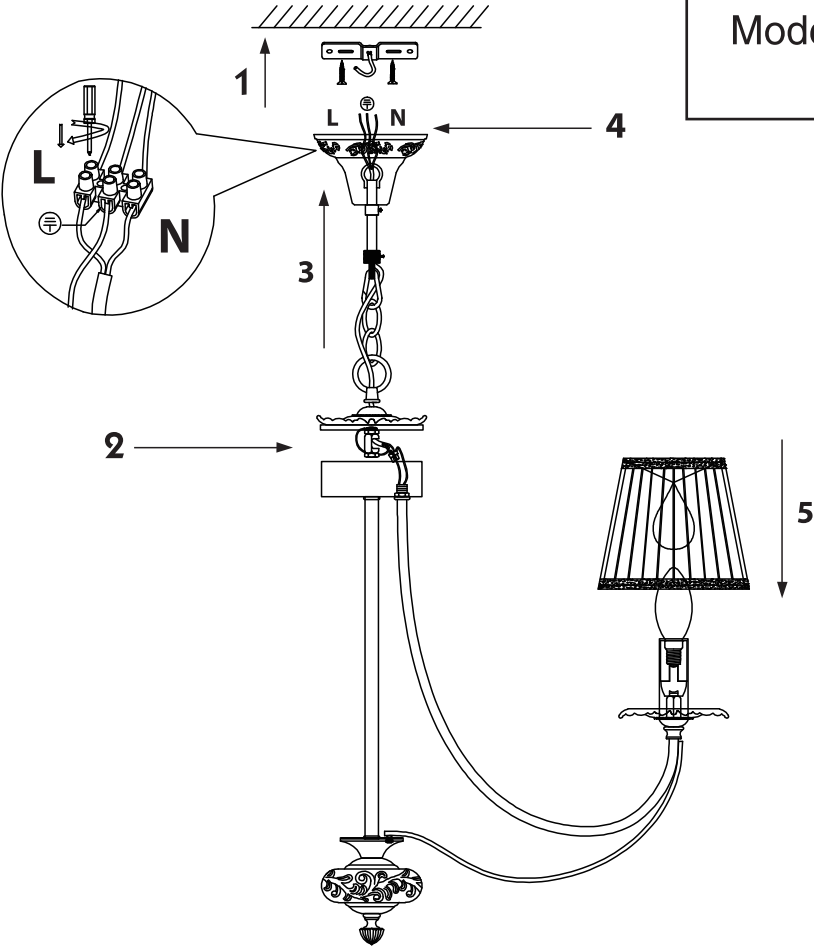

Instruction

Collection: Elegant
Series: Olivia
Model: ARM326-05-W
Suspended

 – Suspended

5 x E14 (40w)

MAYTONI
DECORATIVE LIGHTING
www.maytoni.de