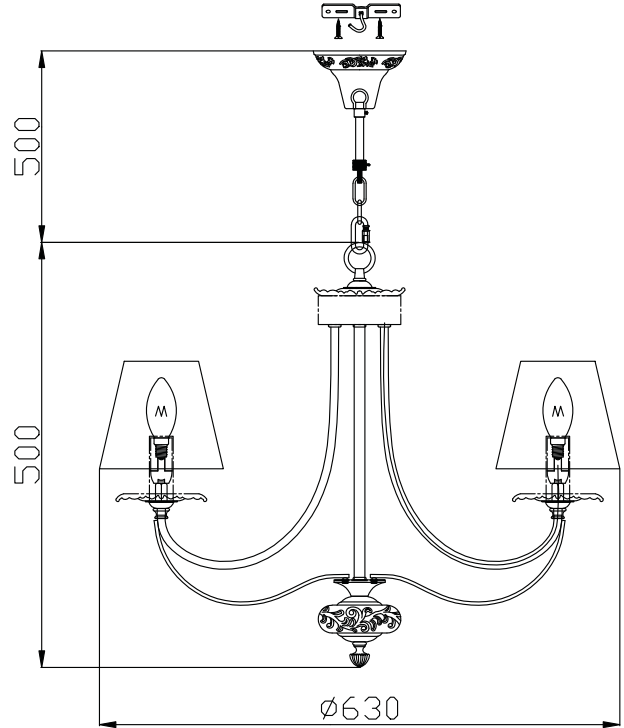

Instruction

Collection: Elegant
Series: Olivia
Model: ARM326-05-W
Suspended

 – Suspended

5 x E14 (40w)

MAYTONI
DECORATIVE LIGHTING
www.maytoni.de