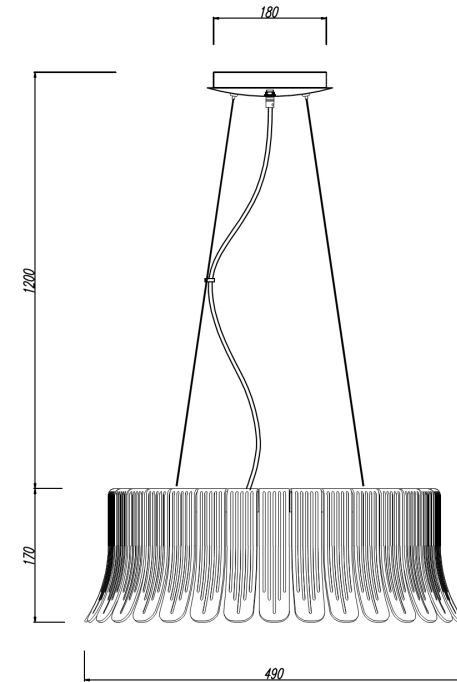

Instruction

Collection: MODERN
Series: DEGAS
Model: MOD341-PL-01-24W-W
Ceiling

- Ceiling

max 24W
1560 LM

MAYTONI
DECORATIVE LIGHTING

www.maytoni.de