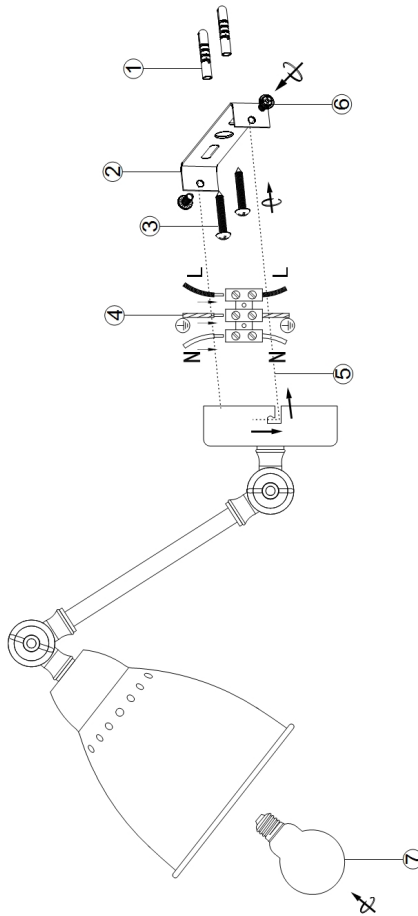

# Instruction

Collection: MODERN  
Series: DOMINO  
Model: MOD142-WL-01-GR  
Wall

- Wall

1 x E27 (40W)

**MAYTONI**  
DECORATIVE LIGHTING

[www.maytoni.de](http://www.maytoni.de)