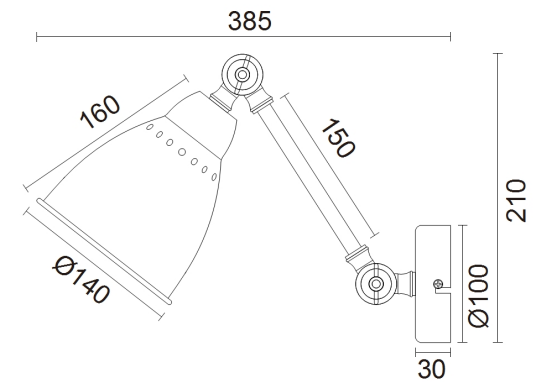

# Instruction

Collection: MODERN  
Series: DOMINO  
Model: MOD142-WL-01-GR  
Wall

- Wall

1 x E27 (40W)

**MAYTONI**  
DECORATIVE LIGHTING

[www.maytoni.de](http://www.maytoni.de)