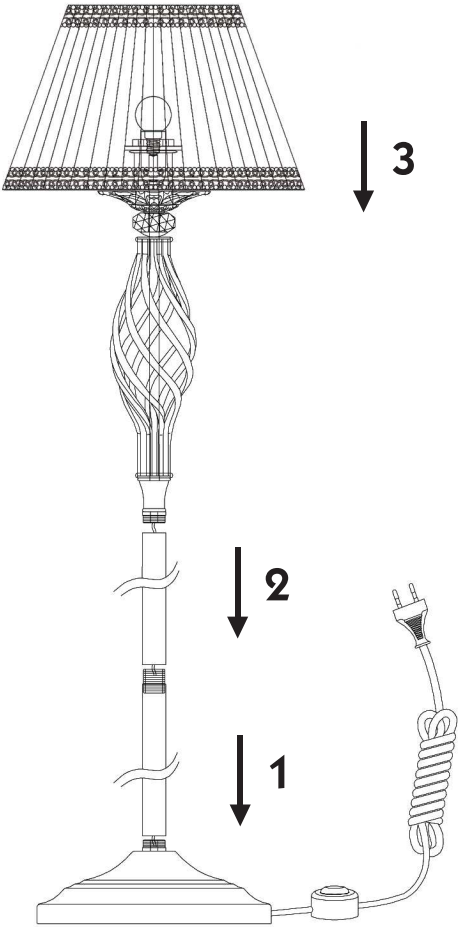

# Instruction

Collection: Elegant  
Series: Grace  
Model: ARM247-11-G  
Mobile

**I** – Mobile

  
1 x E14 (40w)

**MAYTONI**  
DECORATIVE LIGHTING

[www.maytoni.de](http://www.maytoni.de)