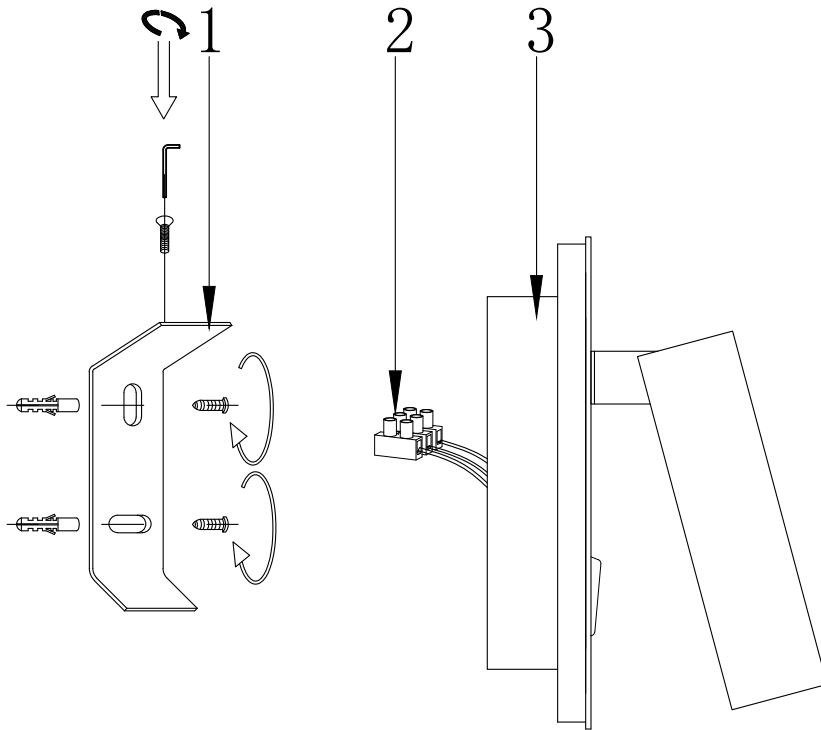

Instruction

C176-WL-01-6W-B

MAX 9W
310 Lumen

Model: C176-WL-01-6W-B
Collection: Ceiling & Wall
Series: los 176

Wall Lamps