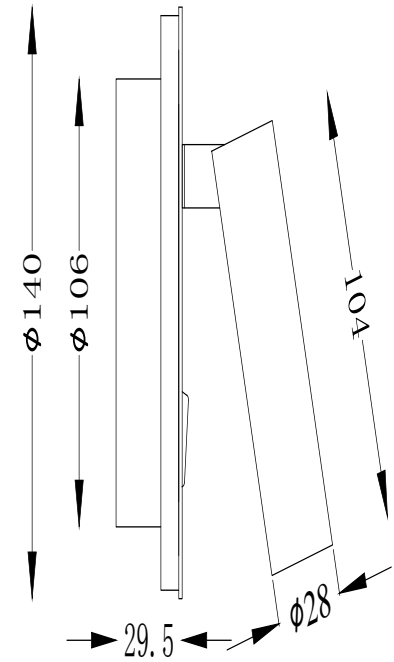

Instruction

C176-WL-01-6W-B

MAX 9W
310 Lumen

Model: C176-WL-01-6W-B
Collection: Ceiling & Wall
Series: los 176

Wall Lamps