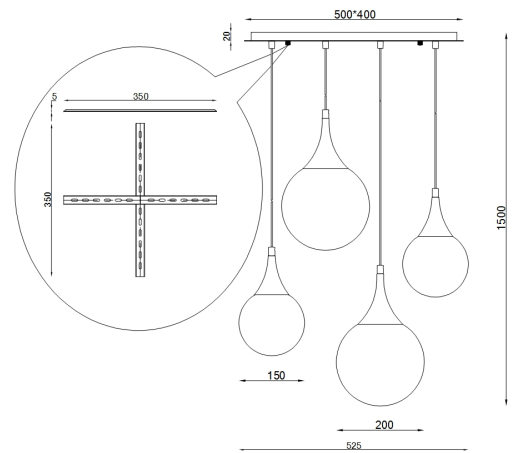

Instruction

Collection: PENDANT
Series: DEWDROP
Model: P225-PL-150-N
Ceiling

4 x E27 (8W)

MAYTONI
DECORATIVE LIGHTING
www.maytoni.de