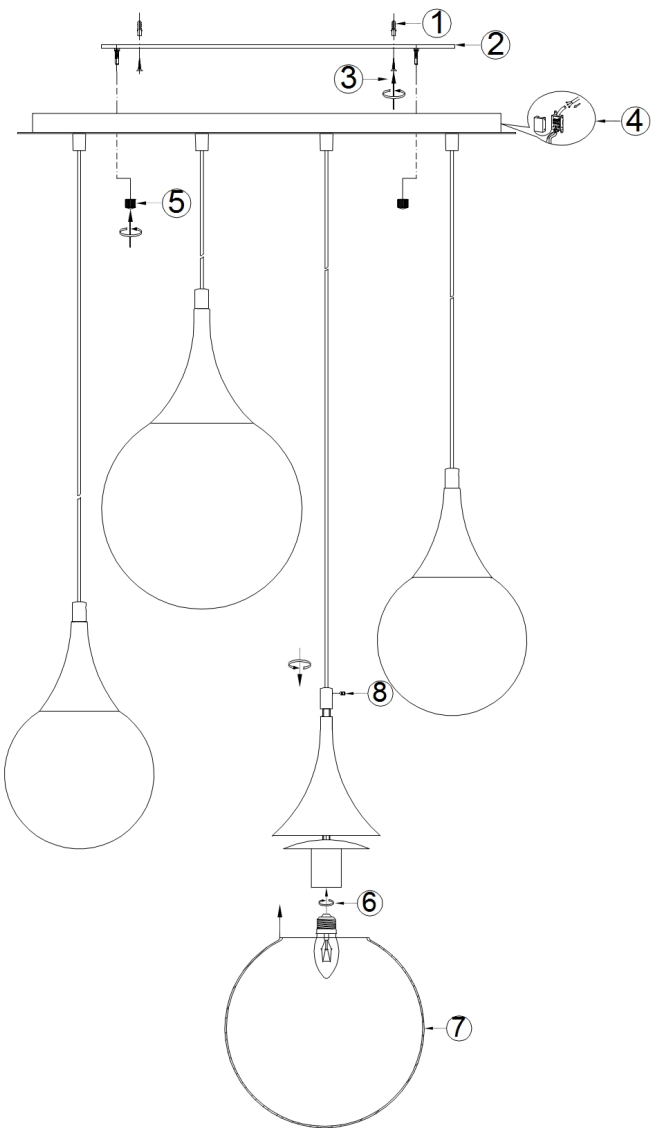

Instruction

Collection: PENDANT
Series: DEWDROP
Model: P225-PL-150-N
Ceiling

4 x E27 (8W)

MAYTONI
DECORATIVE LIGHTING
www.maytoni.de