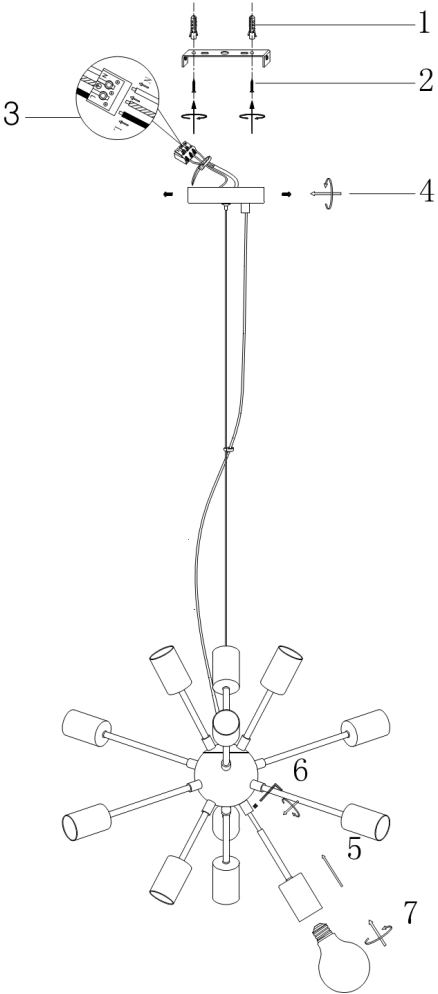

# Instruction

Collection: LOFT  
Series: JACKSON  
Model: T546PL-12B  
Ceiling

Recommendation: use with LED bulbs

- Ceiling

12 x E27 (7W)

**MAYTONI**  
DECORATIVE LIGHTING

[www.maytoni.de](http://www.maytoni.de)