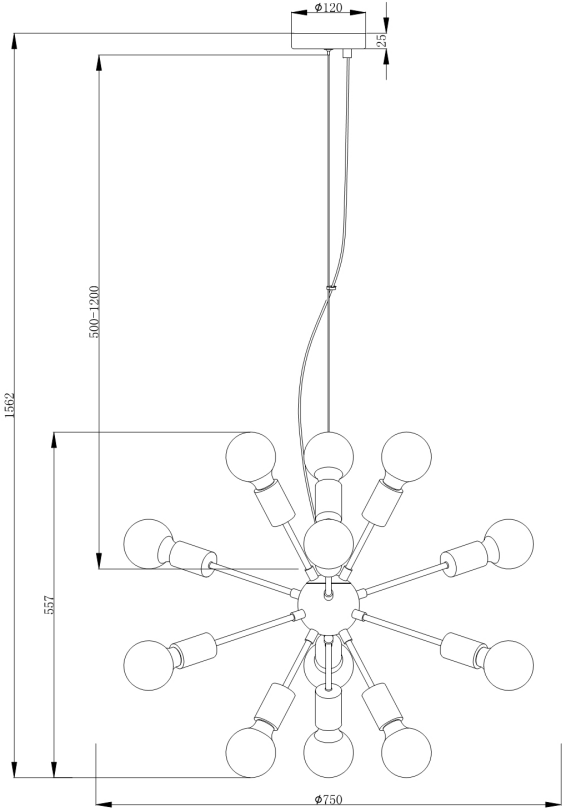

# Instruction

Collection: LOFT  
Series: JACKSON  
Model: T546PL-12B  
Ceiling

Recommendation: use with LED bulbs

- Ceiling

12 x E27 (7W)

**MAYTONI**  
DECORATIVE LIGHTING

[www.maytoni.de](http://www.maytoni.de)