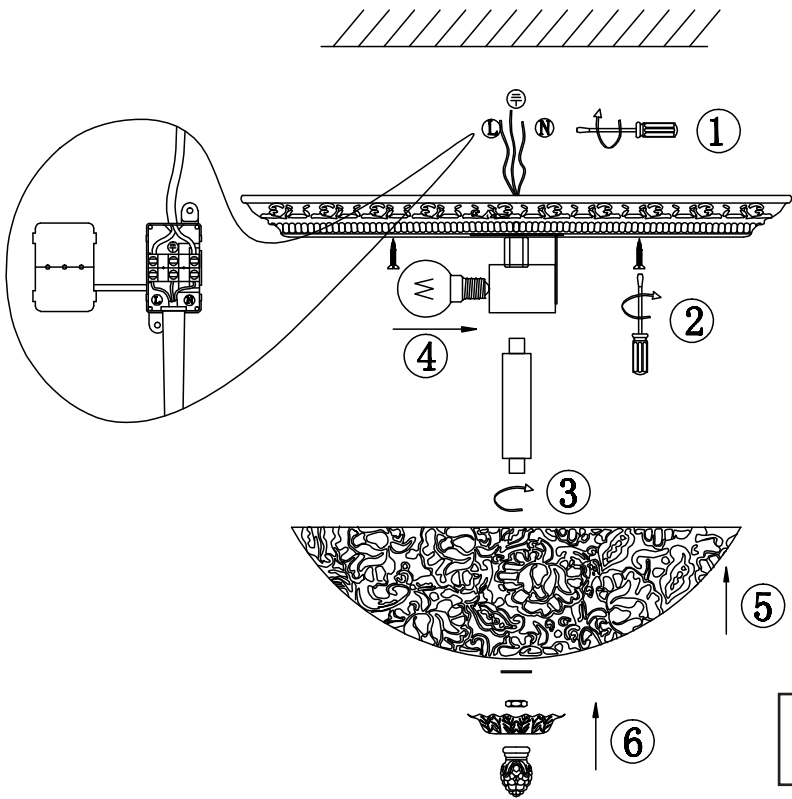

Instruction

Collection: Wall & Ceiling
Series: Pascal
Model: C908-CL-03-W
Ceiling lamp

3 x E27 (40w)

MAYTONI
DECORATIVE LIGHTING

www.maytoni.de