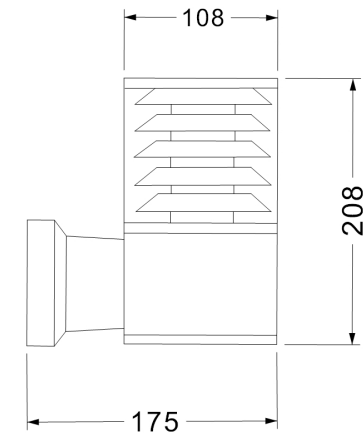

Instruction

Collection: OUTDOOR

Series: BRONX

Model: O576WL-01B

Wall

- Wall

1 x E27 (60W)

MAYTONI
DECORATIVE LIGHTING