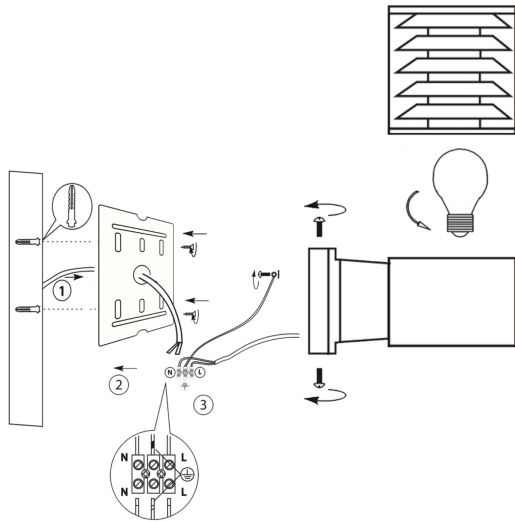

Instruction

Collection: OUTDOOR

Series: BRONX

Model: O576WL-01B

Wall

- Wall

1 x E27 (60W)

MAYTONI
DECORATIVE LIGHTING