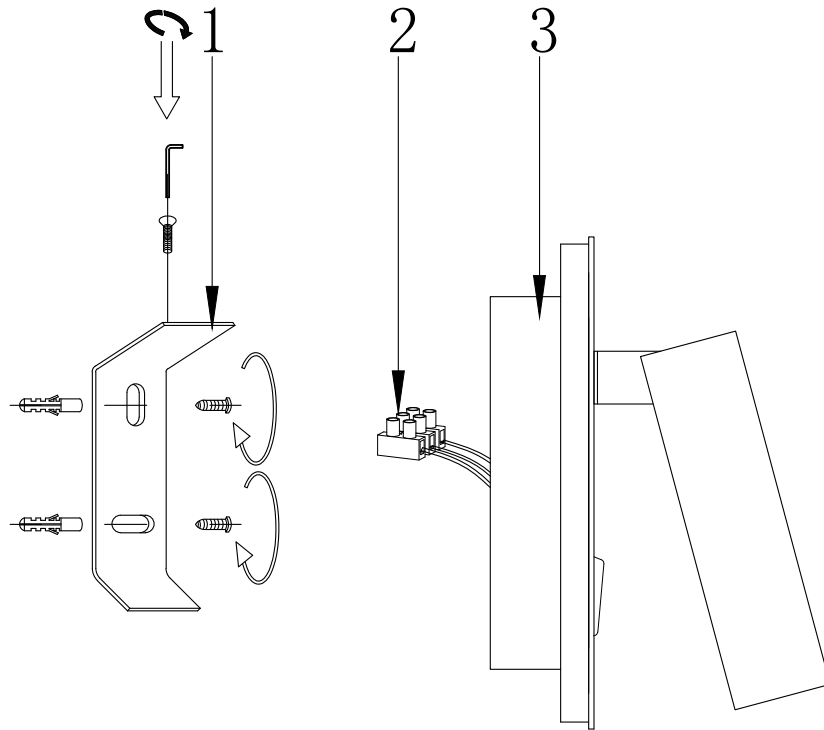

Instruction

C176-WL-01-6W-W

MAX 9W
310 Lumen

Model: C176-WL-01-6W-W
Collection: Ceiling & Wall
Series: los 176

Wall Lamps