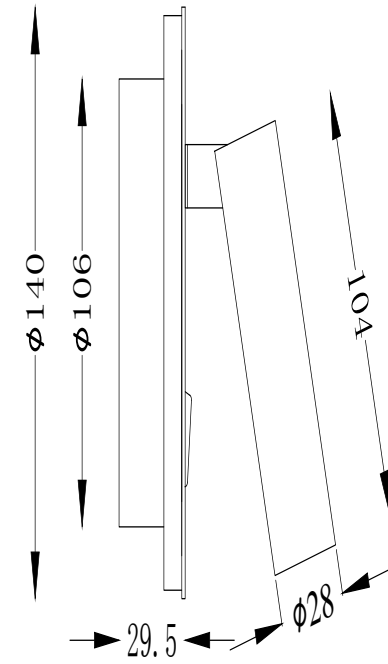

Instruction

C176-WL-01-6W-W

MAX 9W
310 Lumen

Model: C176-WL-01-6W-W
Collection: Ceiling & Wall
Series: los 176

Wall Lamps