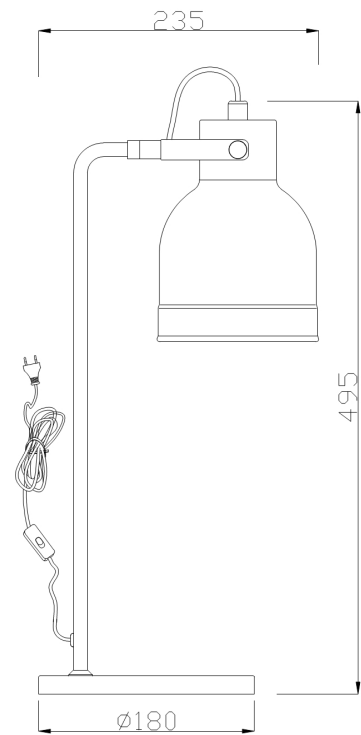

# Instruction

Collection: TABLE & FLOOR

Series: PIXAR

Model: Z148-TL-01-W

Mobile

- Mobile

1 x E27 (40W)

**MAYTONI**  
DECORATIVE LIGHTING