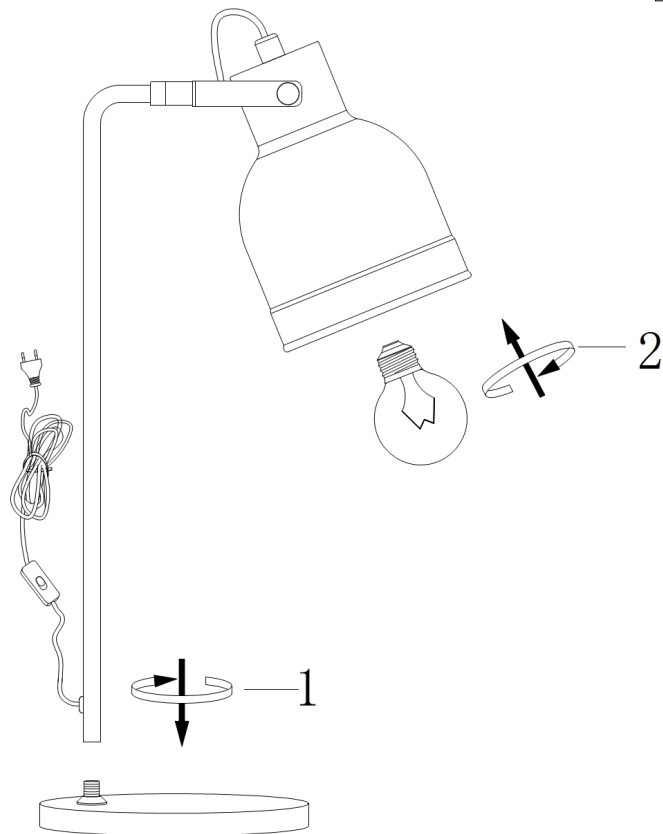

# Instruction

Collection: TABLE & FLOOR

Series: PIXAR

Model: Z148-TL-01-W

Mobile

- Mobile

1 x E27 (40W)

**MAYTONI**  
DECORATIVE LIGHTING