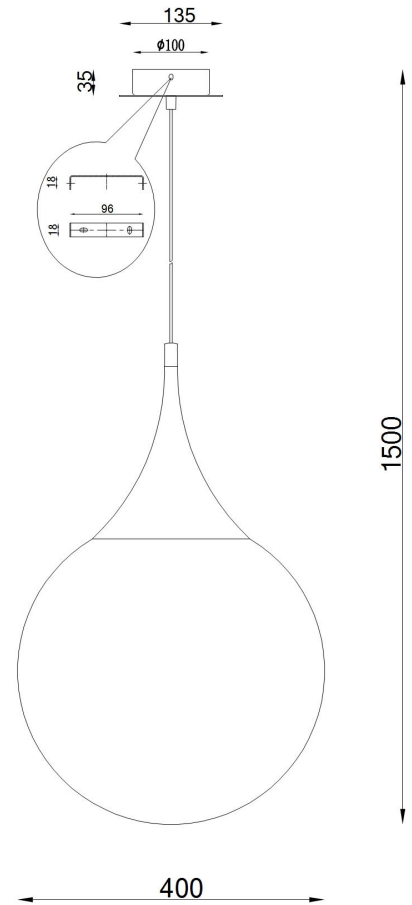

# Instruction

Collection: PENDANT  
Series: DEWDROP  
Model: P225-PL-400-N  
Ceiling

- Ceiling

1 x E27 (8W)

**MAYTONI**  
DECORATIVE LIGHTING

[www.maytoni.de](http://www.maytoni.de)