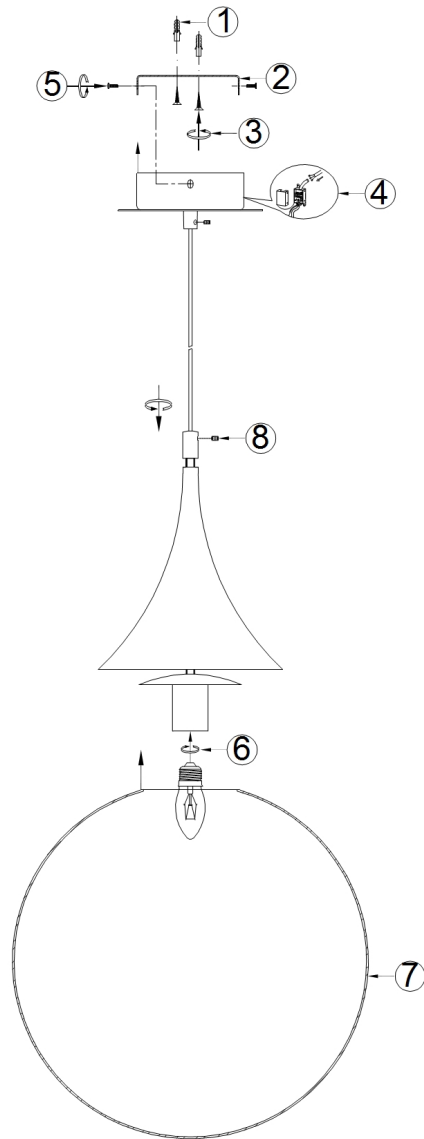

# Instruction

Collection: PENDANT  
Series: DEWDROP  
Model: P225-PL-400-N  
Ceiling

- Ceiling

1 x E27 (8W)

**MAYTONI**  
DECORATIVE LIGHTING

[www.maytoni.de](http://www.maytoni.de)