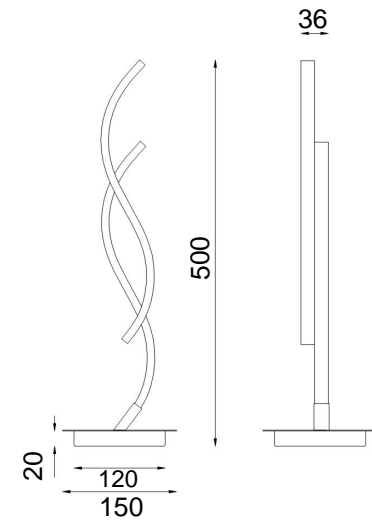

# Instruction

Collection: MODERN  
Series: ELLIS  
Model: MOD200-02-N  
Mobile

- Mobile

max 19,2W  
1306 LM

**MAYTONI**  
DECORATIVE LIGHTING

[www.maytoni.de](http://www.maytoni.de)