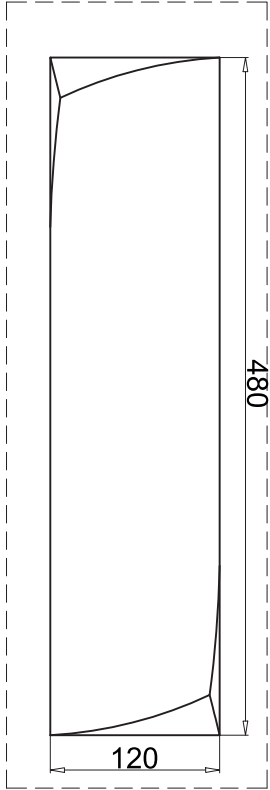

Instruction

Collection: Wall & Ceiling
Series: Pero
Model: C198-WL-01-12W-W
Wall lamp

– Wall lamp

12w
1120 lumen

MAYTONI
DECORATIVE LIGHTING

www.maytoni.de