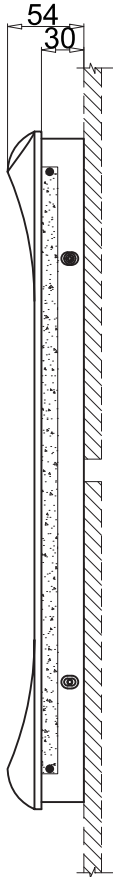

Instruction

Collection: Wall & Ceiling
Series: Pero
Model: C198-WL-01-12W-W
Wall lamp

– Wall lamp

12w
1120 lumen

MAYTONI
DECORATIVE LIGHTING

www.maytoni.de