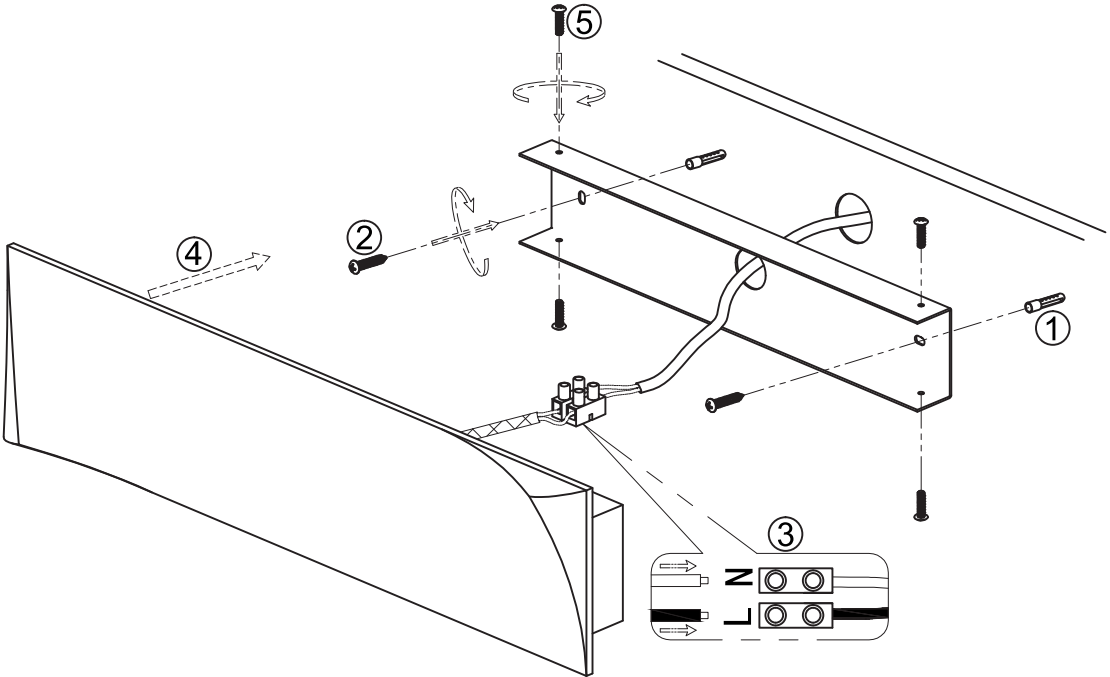

Instruction

Collection: Wall & Ceiling
Series: Pero
Model: C198-WL-01-12W-W
Wall lamp

– Wall lamp

12w
1120 lumen

MAYTONI
DECORATIVE LIGHTING

www.maytoni.de