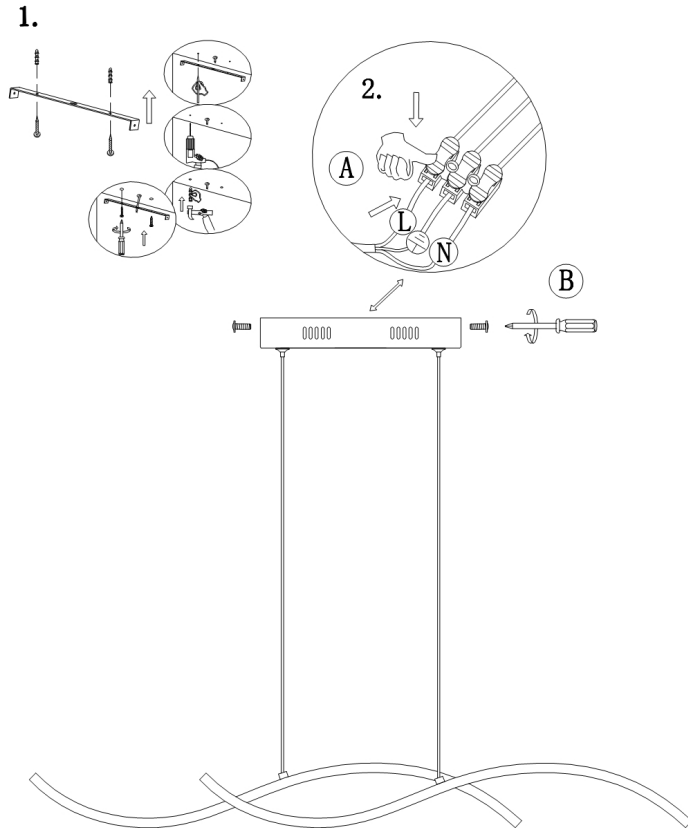

Instruction

Collection: MODERN
Series: ELLIS
Model: MOD200-10-N
Ceiling

- Ceiling

max 37,2W
2306 LM

MAYTONI
DECORATIVE LIGHTING

www.maytoni.de