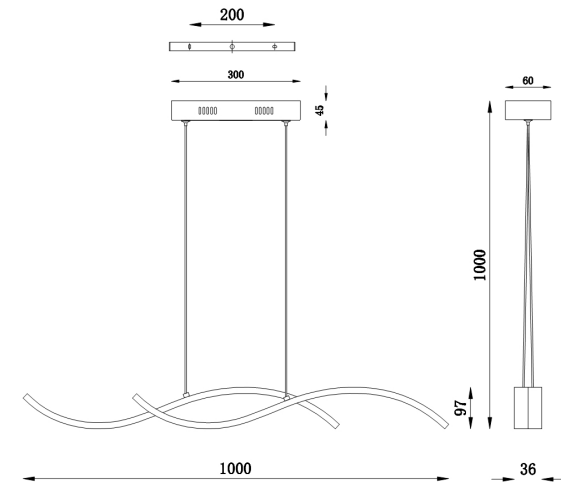

Instruction

Collection: MODERN
Series: ELLIS
Model: MOD200-10-N
Ceiling

- Ceiling

max 37,2W
2306 LM

MAYTONI
DECORATIVE LIGHTING

www.maytoni.de