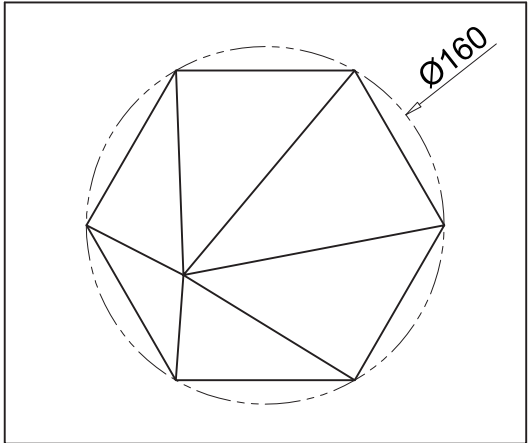

# Instruction

Collection: Wall & Ceiling  
Series: Mixed Moods  
Model: C285-WL-01-5W-W  
Wall lamp

5.5w

**MAYTONI**  
DECORATIVE LIGHTING

[www.maytoni.de](http://www.maytoni.de)