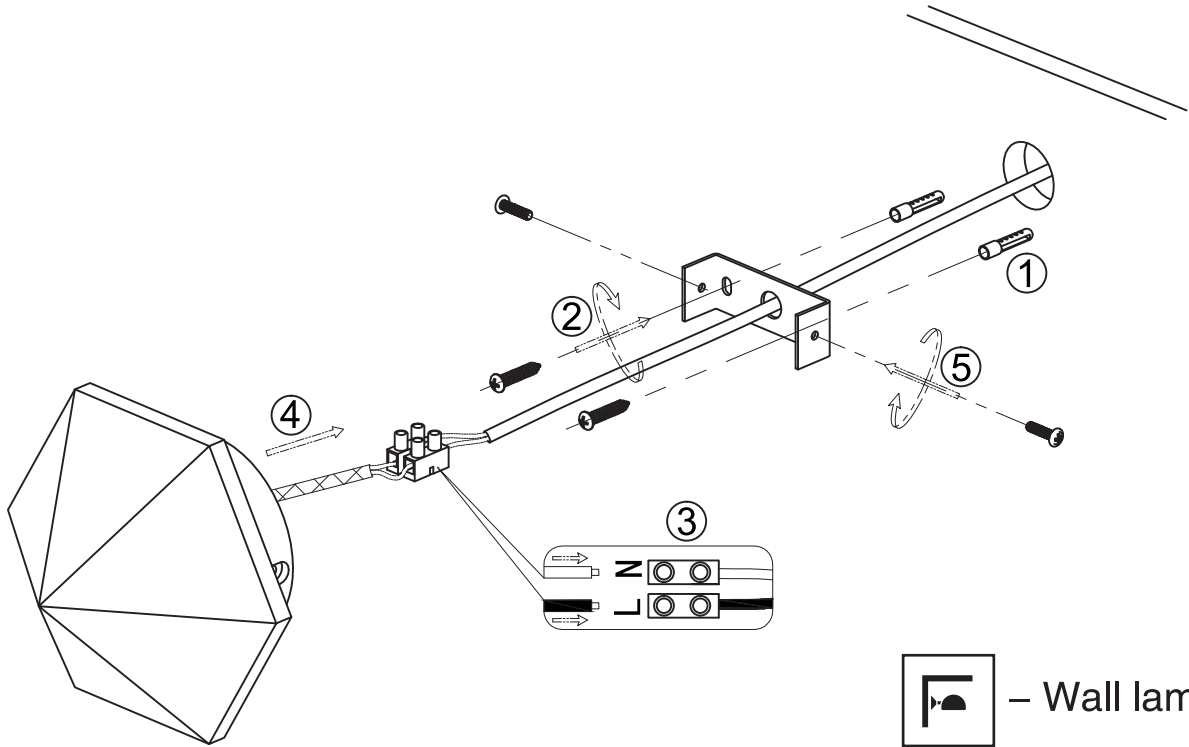

# Instruction

Collection: Wall & Ceiling  
Series: Mixed Moods  
Model: C285-WL-01-5W-W  
Wall lamp

5.5w

**MAYTONI**  
DECORATIVE LIGHTING

[www.maytoni.de](http://www.maytoni.de)