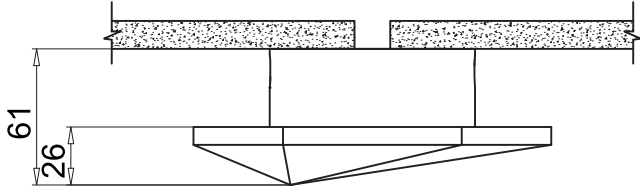

# Instruction

Collection: Wall & Ceiling  
Series: Mixed Moods  
Model: C285-WL-01-5W-W  
Wall lamp

5.5w

**MAYTONI**  
DECORATIVE LIGHTING

[www.maytoni.de](http://www.maytoni.de)