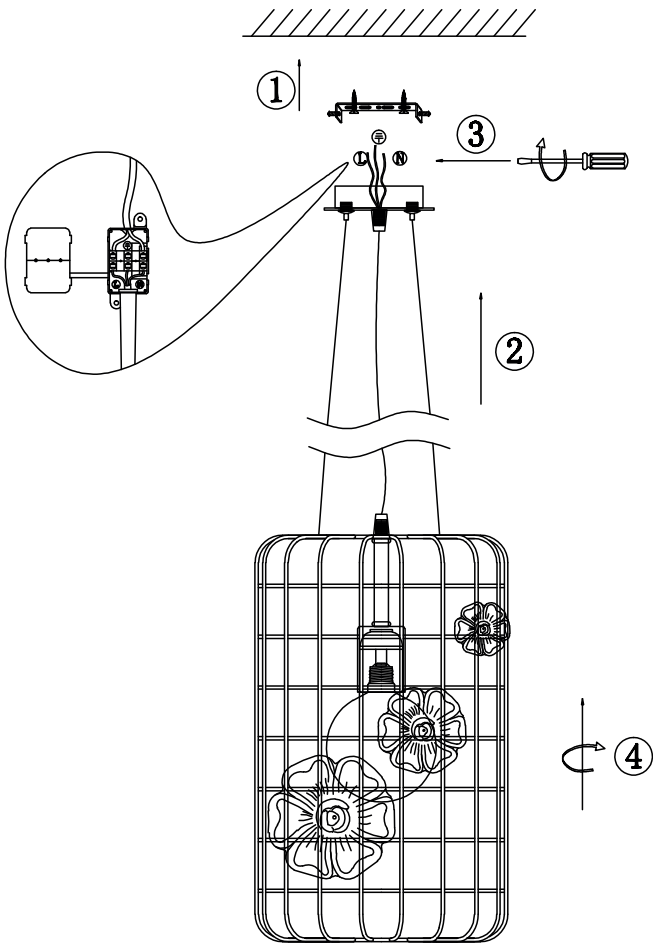

Instruction

Collection: Modern
Series: Freeflow
Model: MOD346-PL-01-W
Suspended

 – Suspended

1 x E27 (60w)

MAYTONI
DECORATIVE LIGHTING
www.maytoni.de