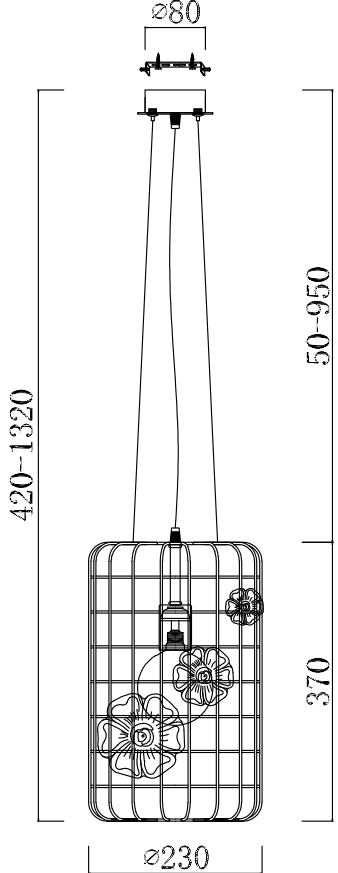

Instruction

Collection: Modern
Series: Freeflow
Model: MOD346-PL-01-W
Suspended

 – Suspended

1 x E27 (60w)

MAYTONI
DECORATIVE LIGHTING
www.maytoni.de