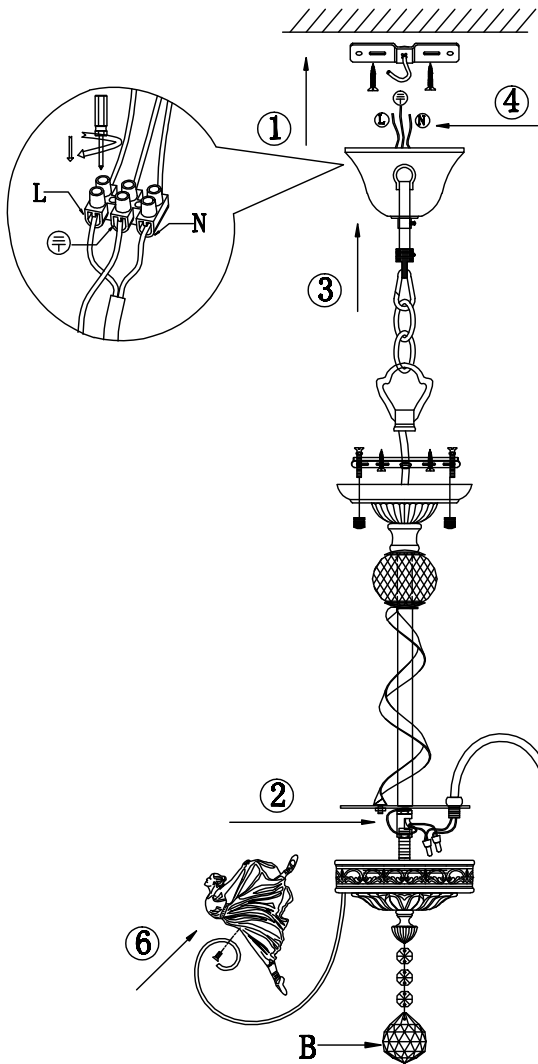

# Instruction

Collection: Elegant  
Series: Elina  
Model: ARM222-06-G  
Suspended

A=6  
B=1

  
6 x E14 (40w)

**MAYTONI**  
DECORATIVE LIGHTING

[www.maytoni.de](http://www.maytoni.de)