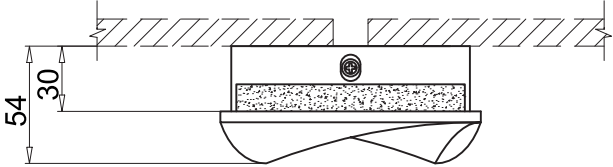

# Instruction

Collection: Wall & Ceiling  
Series: Pero  
Model: C198-WL-01-3W-W  
Wall lamp

3w  
280 lumen

**MAYTONI**  
DECORATIVE LIGHTING

[www.maytoni.de](http://www.maytoni.de)