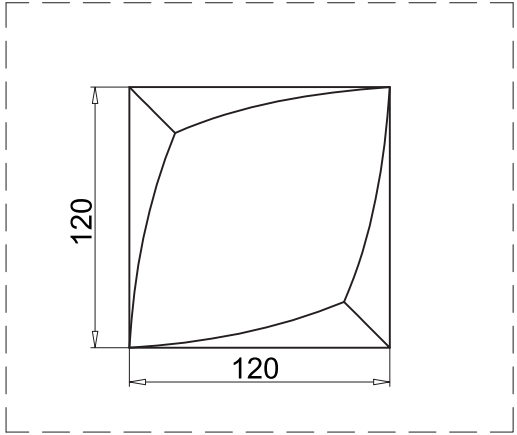

# Instruction

Collection: Wall & Ceiling  
Series: Pero  
Model: C198-WL-01-3W-W  
Wall lamp

3w  
280 lumen

**MAYTONI**  
DECORATIVE LIGHTING

[www.maytoni.de](http://www.maytoni.de)