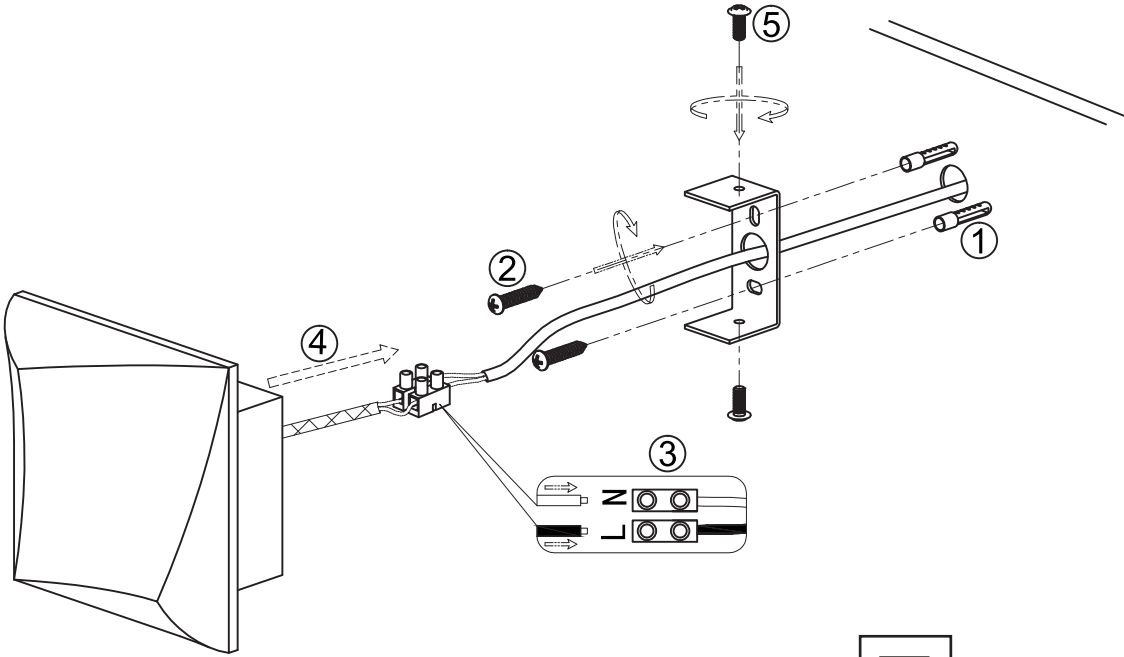

# Instruction

Collection: Wall & Ceiling  
Series: Pero  
Model: C198-WL-01-3W-W  
Wall lamp

3w  
280 lumen

**MAYTONI**  
DECORATIVE LIGHTING

[www.maytoni.de](http://www.maytoni.de)