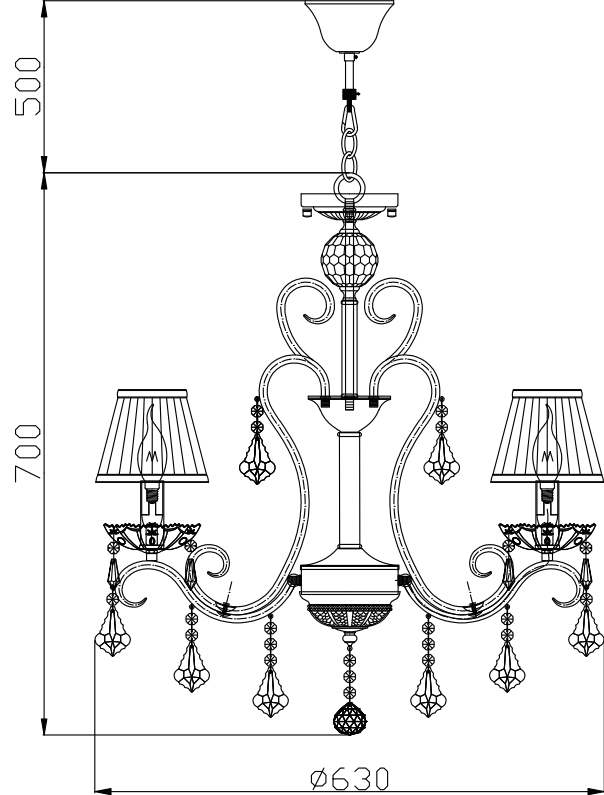

# Instruction

Collection: Elegant  
Series: Triumph  
Model: ARM288-05-G  
Suspended

- A = 5
- B = 20
- C = 5
- D = 5
- E = 5
- F = 1

5 x E14 (40w)

**MAYTONI**  
DECORATIVE LIGHTING

[www.maytoni.de](http://www.maytoni.de)