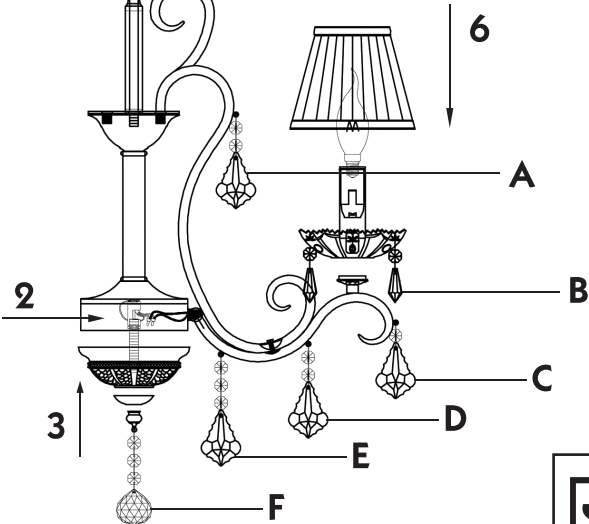

# Instruction

Collection: Elegant  
Series: Triumph  
Model: ARM288-05-G  
Suspended

- A = 5
- B = 20
- C = 5
- D = 5
- E = 5
- F = 1

5 x E14 (40w)

**MAYTONI**  
DECORATIVE LIGHTING

[www.maytoni.de](http://www.maytoni.de)