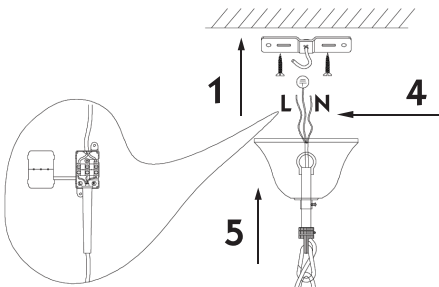

# Instruction

Collection: Elegant  
Series: Triumph  
Model: ARM288-05-G  
Suspended

- A = 5
- B = 20
- C = 5
- D = 5
- E = 5
- F = 1

5 x E14 (40w)

**MAYTONI**  
DECORATIVE LIGHTING

[www.maytoni.de](http://www.maytoni.de)