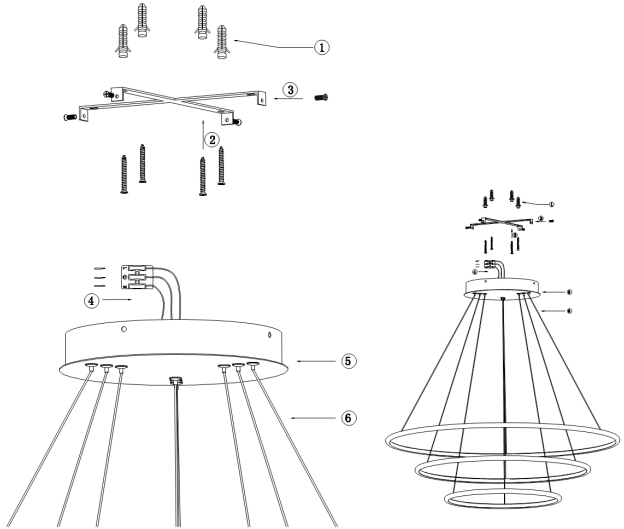

Instruction

Collection: MODERN
Series: NOLA
Model: MOD807-PL-03-110-W
Ceiling

- Ceiling

max 110W
5500 LM

MAYTONI
DECORATIVE LIGHTING

www.maytoni.de