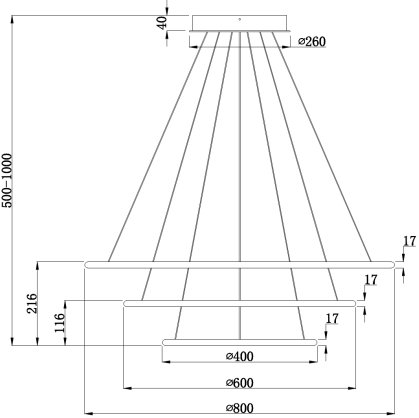

Instruction

Collection: MODERN
Series: NOLA
Model: MOD807-PL-03-110-W
Ceiling

- Ceiling

max 110W
5500 LM

MAYTONI
DECORATIVE LIGHTING

www.maytoni.de