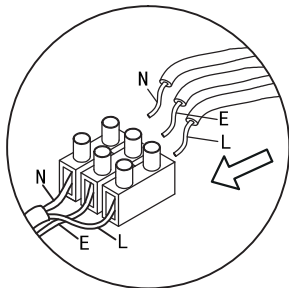

Instruction

Collection: Loft
Series: Irving
Model: T163-11-W
Ceiling

①

④

②

③

1 x E27 (40w)

MAYTONI
DECORATIVE LIGHTING