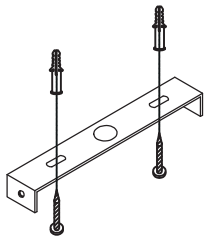

Instruction

Collection: Loft
Series: Irving
Model: T163-11-W
Ceiling

①

④

②

③

1 x E27 (40w)

MAYTONI
DECORATIVE LIGHTING