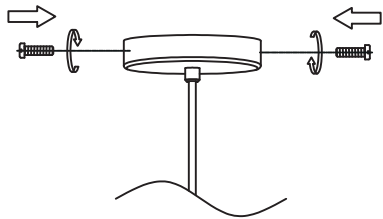

Instruction

Collection: Loft
Series: Irving
Model: T163-11-W
Ceiling

①

④

②

③

1 x E27 (40w)

MAYTONI
DECORATIVE LIGHTING