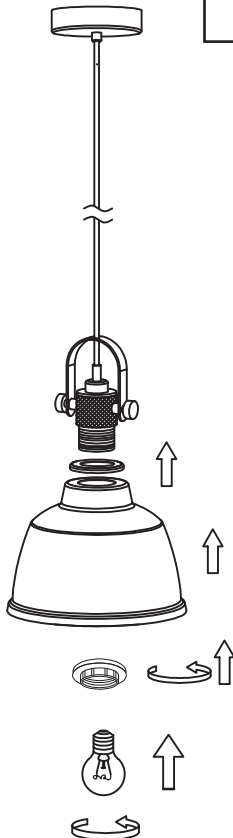

Instruction

Collection: Loft
Series: Irving
Model: T163-11-W
Ceiling

①

④

②

③

1 x E27 (40w)

MAYTONI
DECORATIVE LIGHTING