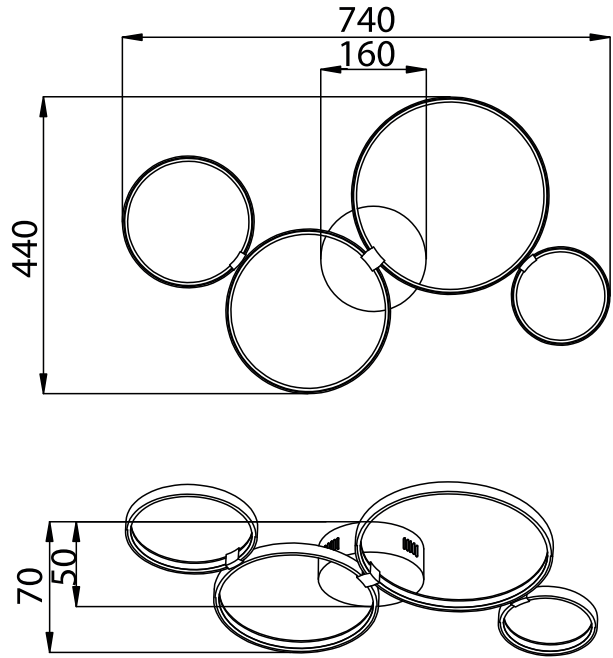

Instruction

Collection: Modern
Series: Olympia
Model: MOD448-CL-4-30-W
Ceiling

– Ceiling

LED x 1

max 30w
1500 lumen

MAYTONI
DECORATIVE LIGHTING

www.maytoni.de