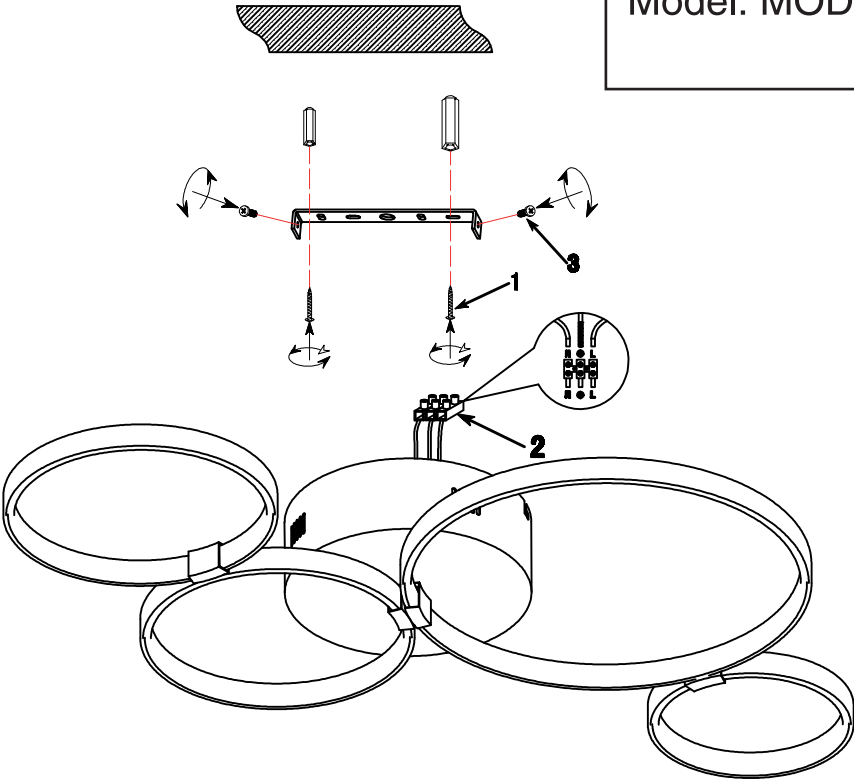

Instruction

Collection: Modern
Series: Olympia
Model: MOD448-CL-4-30-W
Ceiling

– Ceiling

LED x 1

max 30w
1500 lumen

MAYTONI
DECORATIVE LIGHTING

www.maytoni.de