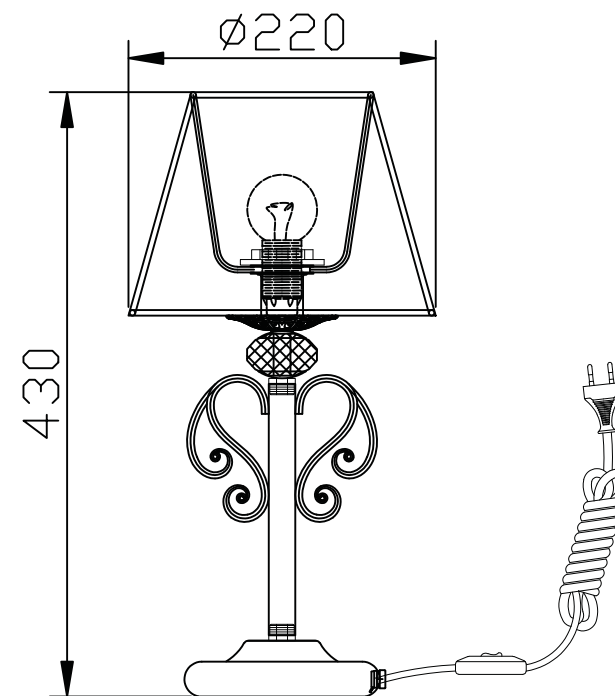

Instruction

Collection: Elegant
Series: Vintage
Model: ARM420-22-R
Mobile

1 x E14 (40w)

MAYTONI
DECORATIVE LIGHTING

www.maytoni.de