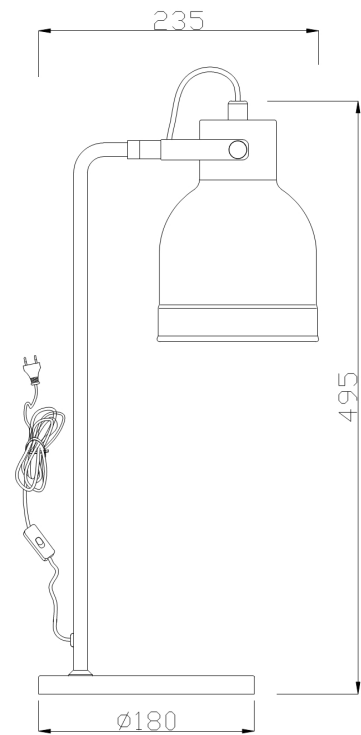

# Instruction

Collection: TABLE & FLOOR

Series: PIXAR

Model: Z148-TL-01-L

Mobile

- Mobile

1 x E27 (40W)

**MAYTONI**  
DECORATIVE LIGHTING