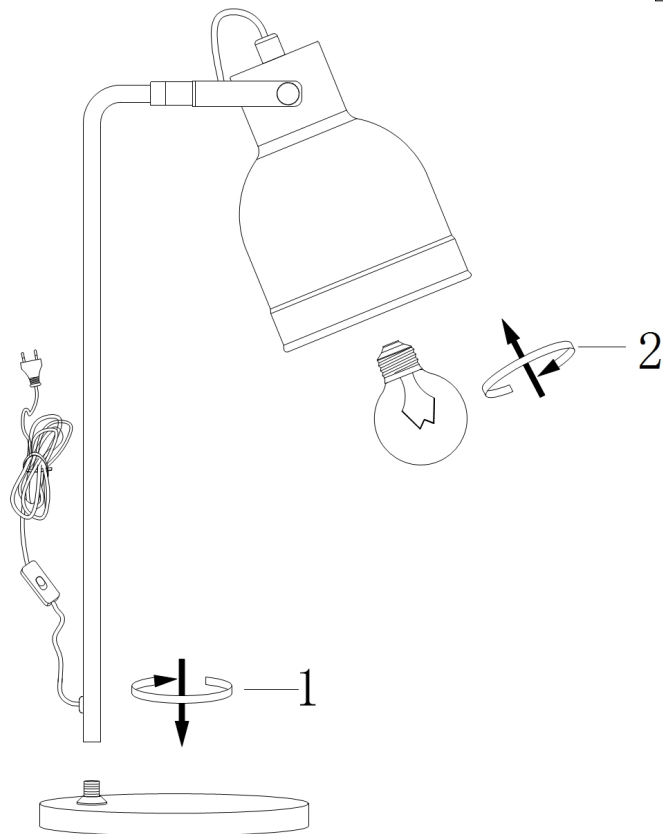

# Instruction

Collection: TABLE & FLOOR

Series: PIXAR

Model: Z148-TL-01-L

Mobile

- Mobile

1 x E27 (40W)

**MAYTONI**  
DECORATIVE LIGHTING