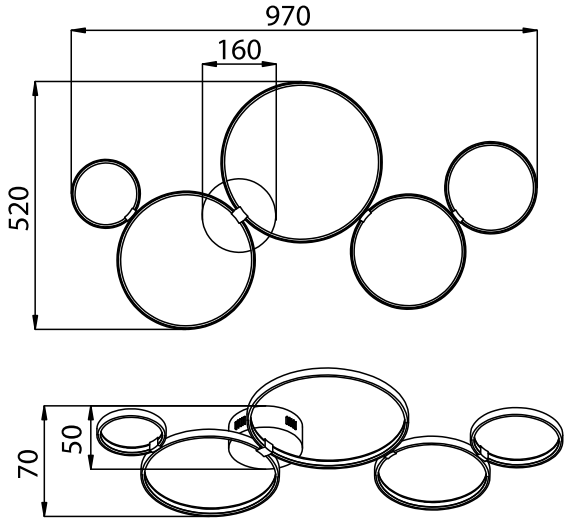

# Instruction

Collection: Modern  
Series: Olympia  
Model: MOD448-55-N  
Ceiling

– Ceiling

LED x 1

max 45w  
2000 lumen

**MAYTONI**  
DECORATIVE LIGHTING

[www.maytoni.de](http://www.maytoni.de)