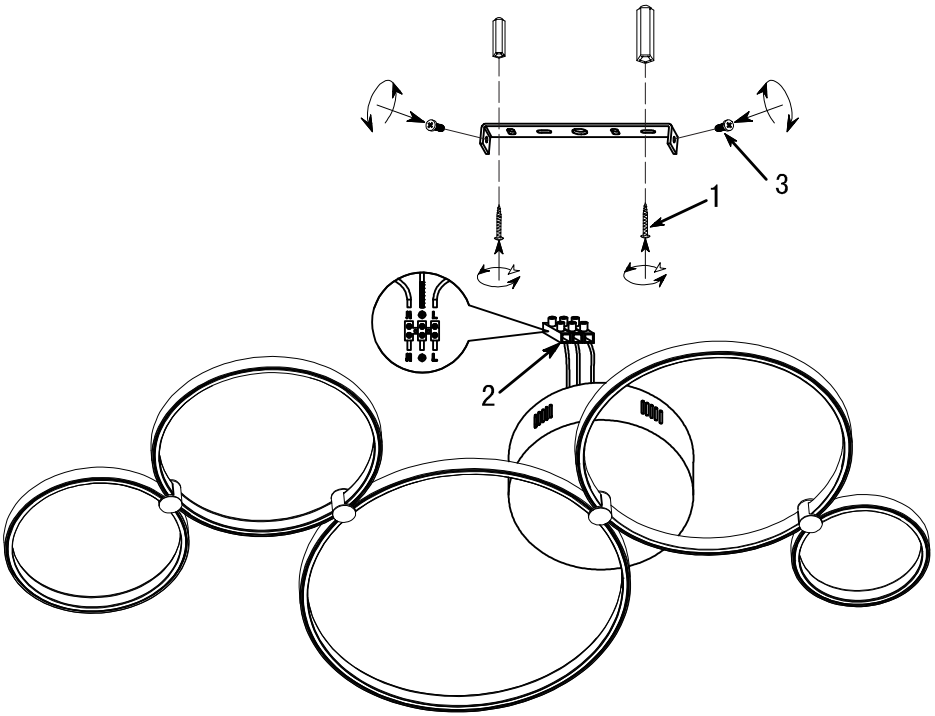

# Instruction

Collection: Modern  
Series: Olympia  
Model: MOD448-55-N  
Ceiling

– Ceiling

LED x 1

max 45w  
2000 lumen

**MAYTONI**  
DECORATIVE LIGHTING

[www.maytoni.de](http://www.maytoni.de)