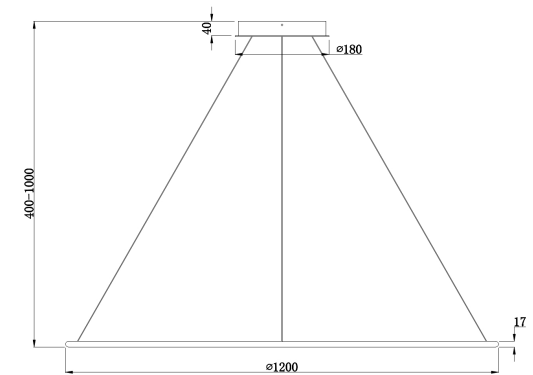

Instruction

Collection: MODERN
Series: NOLA
Model: MOD807-PL-01-70-W
Ceiling

- Ceiling

max 70W
4200 LM

MAYTONI
DECORATIVE LIGHTING

www.maytoni.de