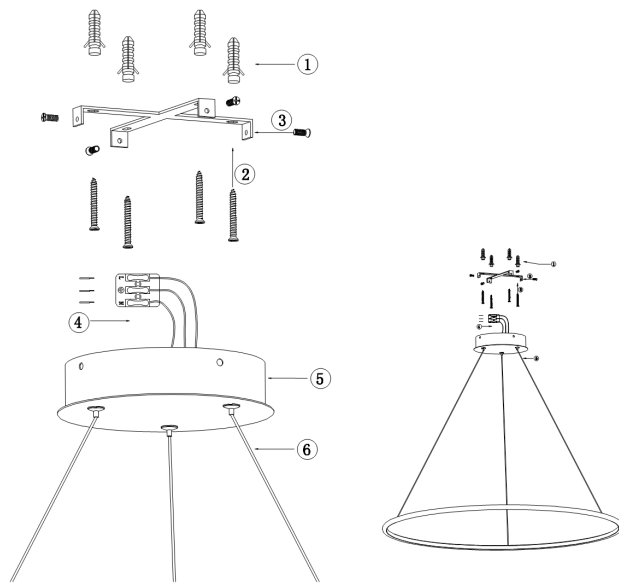

Instruction

Collection: MODERN
Series: NOLA
Model: MOD807-PL-01-70-W
Ceiling

- Ceiling

max 70W
4200 LM

MAYTONI
DECORATIVE LIGHTING

www.maytoni.de