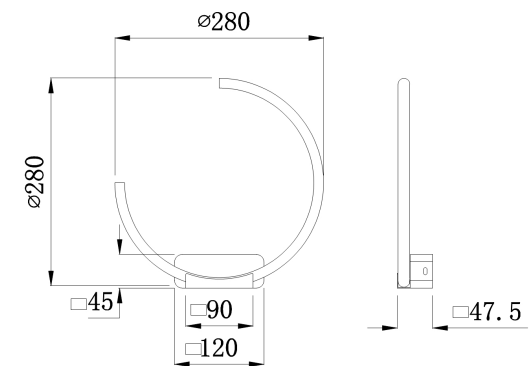

Instruction

Collection: MODERN
Series: NOLA
Model: MOD807-WL-01-13-W
Wall

max 13W
800 LM

MAYTONI
DECORATIVE LIGHTING

www.maytoni.de