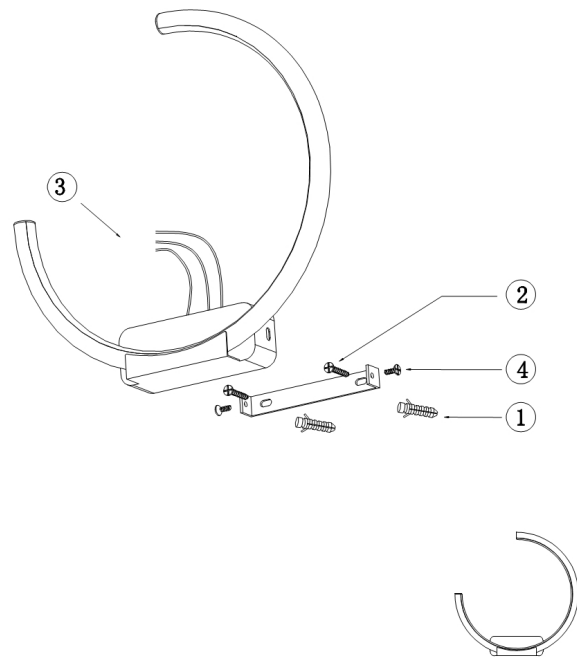

Instruction

Collection: MODERN
Series: NOLA
Model: MOD807-WL-01-13-W
Wall

max 13W
800 LM

MAYTONI
DECORATIVE LIGHTING

www.maytoni.de