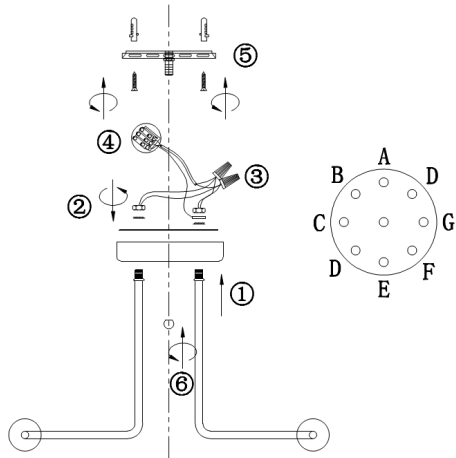

Instruction

Collection: LOFT
Series: GILBERT
Model: T532CL-08B
Ceiling

- Ceiling

8 x E27 (60W)

MAYTONI
DECORATIVE LIGHTING

www.maytoni.de