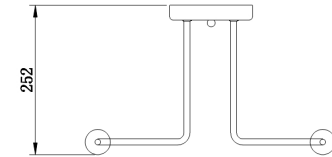

Instruction

Collection: LOFT
Series: GILBERT
Model: T532CL-08B
Ceiling

- Ceiling

8 x E27 (60W)

MAYTONI
DECORATIVE LIGHTING

www.maytoni.de