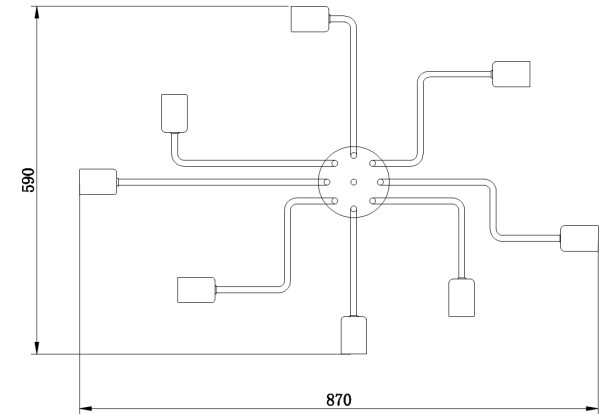

Instruction

Collection: LOFT
Series: GILBERT
Model: T532CL-08B
Ceiling

- Ceiling

8 x E27 (60W)

MAYTONI
DECORATIVE LIGHTING

www.maytoni.de