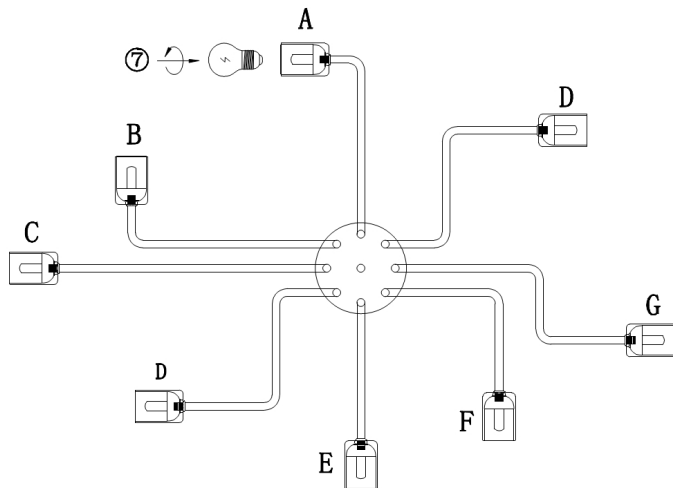

Instruction

Collection: LOFT
Series: GILBERT
Model: T532CL-08B
Ceiling

- Ceiling

8 x E27 (60W)

MAYTONI
DECORATIVE LIGHTING

www.maytoni.de