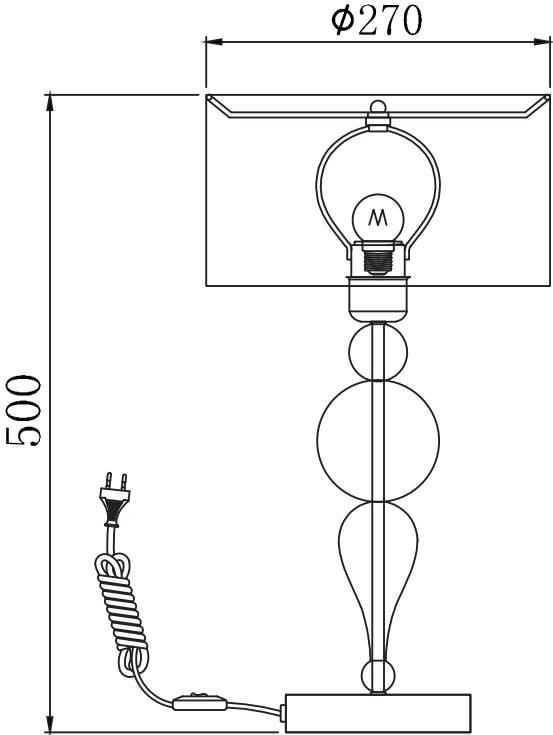

# Instruction

Collection: Modern  
Series: Bubble Dreams  
Model: MOD603-11-N  
Mobile

1 x E14 (40w)

**MAYTONI**  
DECORATIVE LIGHTING

[www.maytoni.de](http://www.maytoni.de)