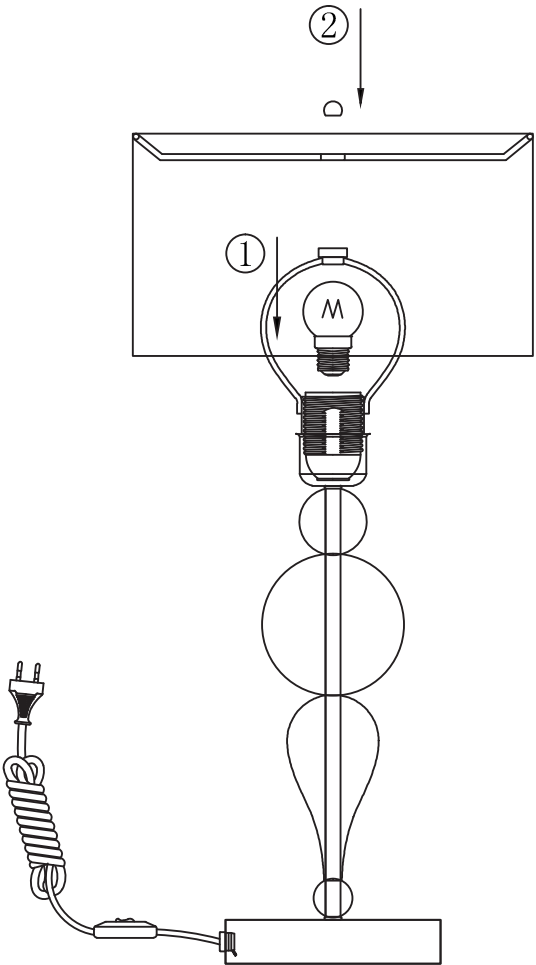

# Instruction

Collection: Modern  
Series: Bubble Dreams  
Model: MOD603-11-N  
Mobile

1 x E14 (40w)

**MAYTONI**  
DECORATIVE LIGHTING

[www.maytoni.de](http://www.maytoni.de)