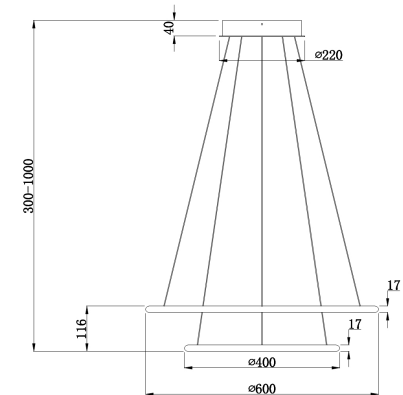

Instruction

Collection: MODERN
Series: NOLA
Model: MOD807-PL-02-60-W
Ceiling

- Ceiling

max 60W
3300 LM

MAYTONI
DECORATIVE LIGHTING

www.maytoni.de