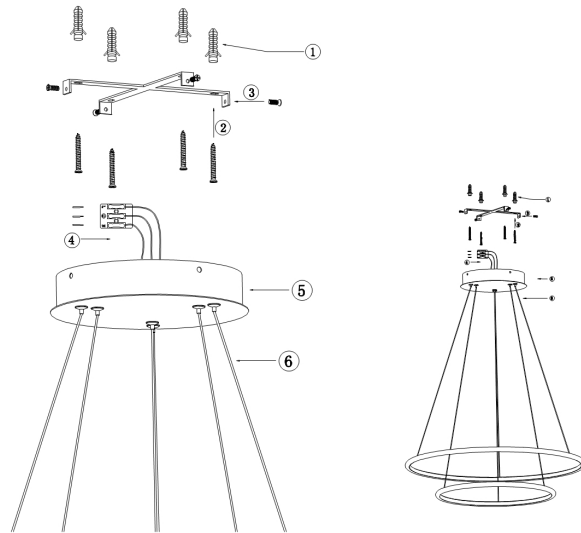

Instruction

Collection: MODERN
Series: NOLA
Model: MOD807-PL-02-60-W
Ceiling

- Ceiling

max 60W
3300 LM

MAYTONI
DECORATIVE LIGHTING

www.maytoni.de