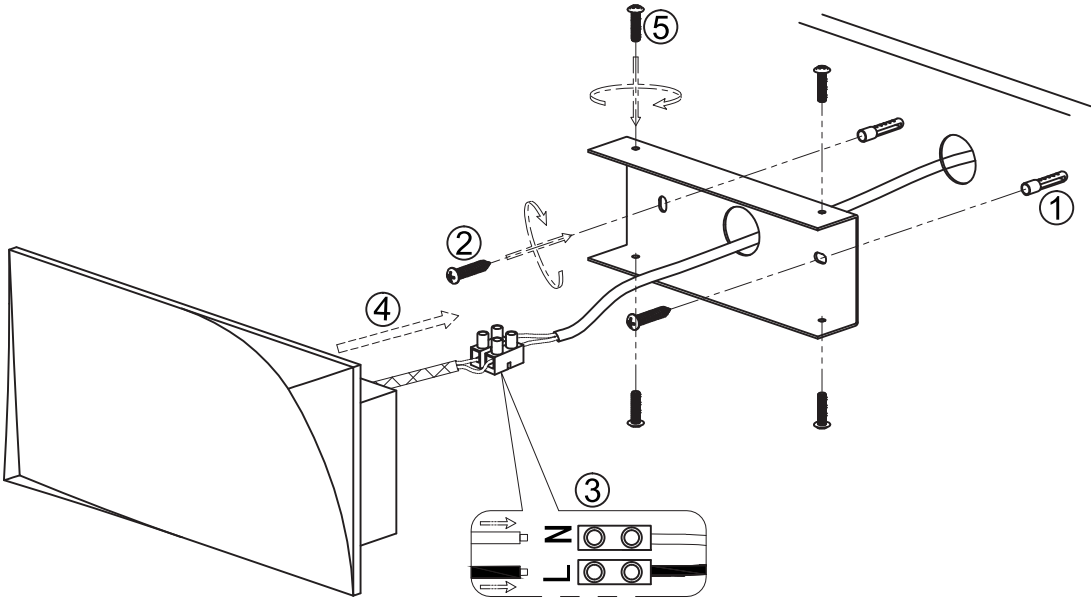

# Instruction

Collection: Wall & Ceiling  
Series: Pero  
Model: C198-WL-01-6W-W  
Wall lamp

6w  
560 lumen

**MAYTONI**  
DECORATIVE LIGHTING

[www.maytoni.de](http://www.maytoni.de)