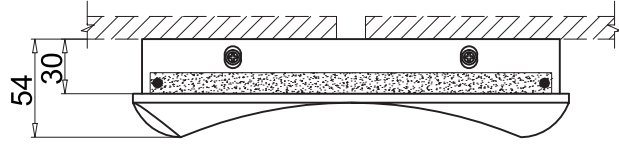

# Instruction

Collection: Wall & Ceiling  
Series: Pero  
Model: C198-WL-01-6W-W  
Wall lamp

6w  
560 lumen

**MAYTONI**  
DECORATIVE LIGHTING

[www.maytoni.de](http://www.maytoni.de)