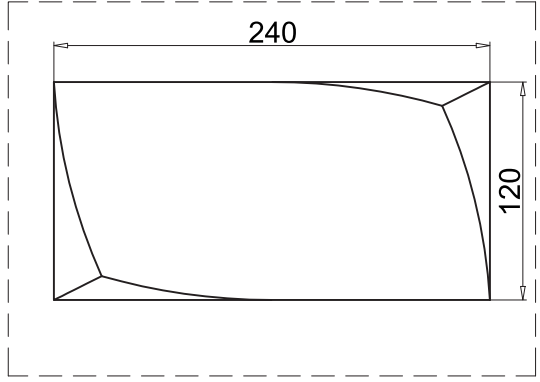

# Instruction

Collection: Wall & Ceiling  
Series: Pero  
Model: C198-WL-01-6W-W  
Wall lamp

6w  
560 lumen

**MAYTONI**  
DECORATIVE LIGHTING

[www.maytoni.de](http://www.maytoni.de)