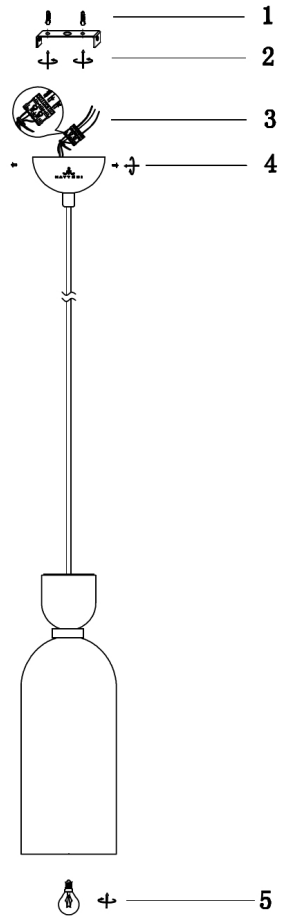

Instruction

Collection: MODERN
Series: BRAVA LAMPADA
Model: MOD239-11-B
Ceiling

- Ceiling

1 x E14 (40W)

MAYTONI
DECORATIVE LIGHTING

www.maytoni.de