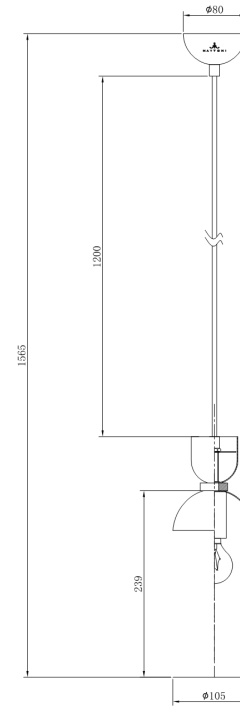

Instruction

Collection: MODERN
Series: BRAVA LAMPADA
Model: MOD239-11-B
Ceiling

- Ceiling

1 x E14 (40W)

MAYTONI
DECORATIVE LIGHTING

www.maytoni.de