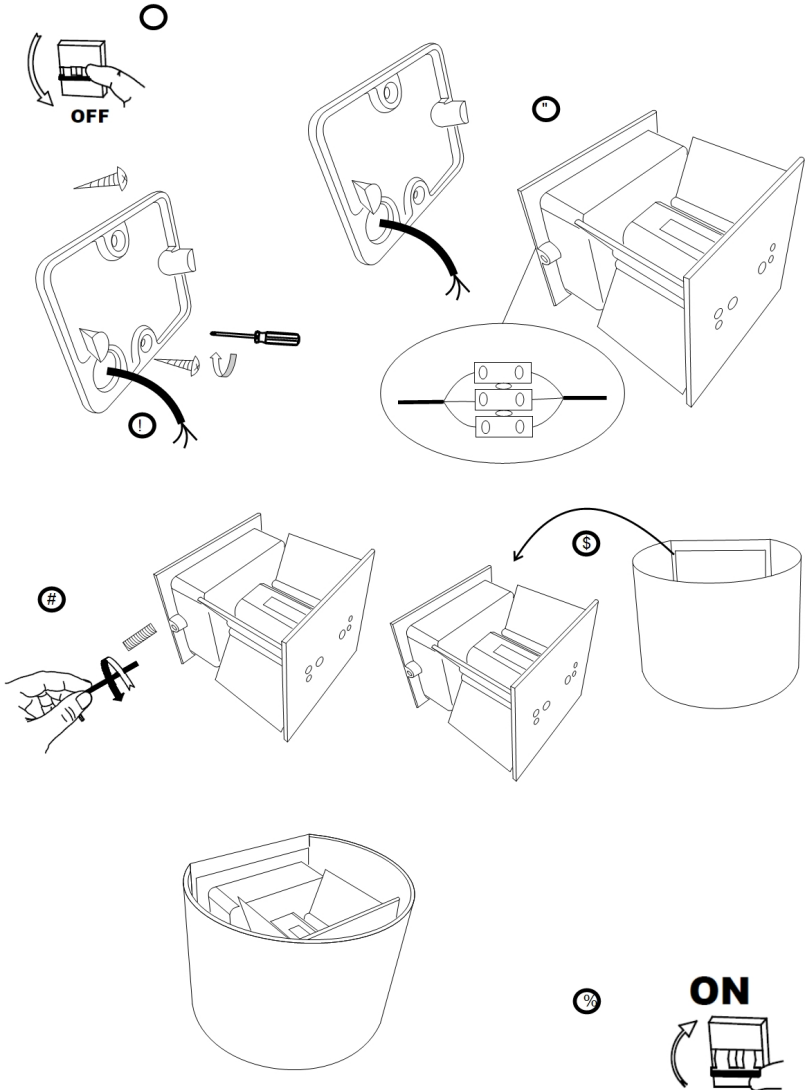

Instruction

Collection: OUTDOOR
Series: FULTON
Model: O573WL-L6GR
Wall

max 6W
400 LM

MAYTONI
DECORATIVE LIGHTING

www.maytoni.de