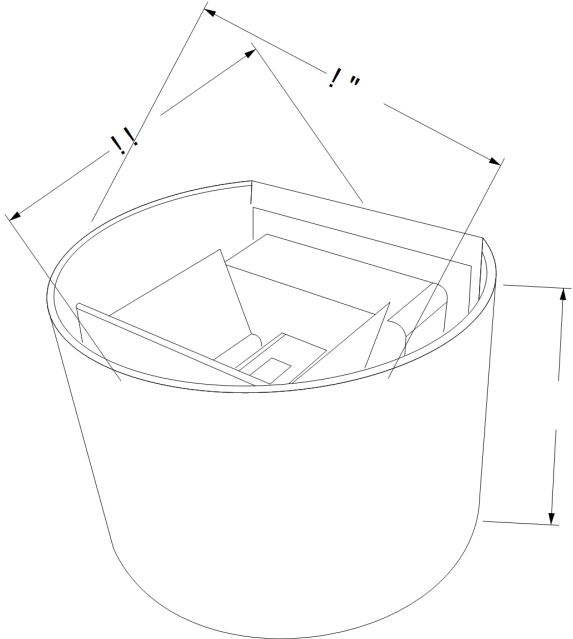

Instruction

Collection: OUTDOOR
Series: FULTON
Model: O573WL-L6GR
Wall

max 6W
400 LM

MAYTONI
DECORATIVE LIGHTING

www.maytoni.de