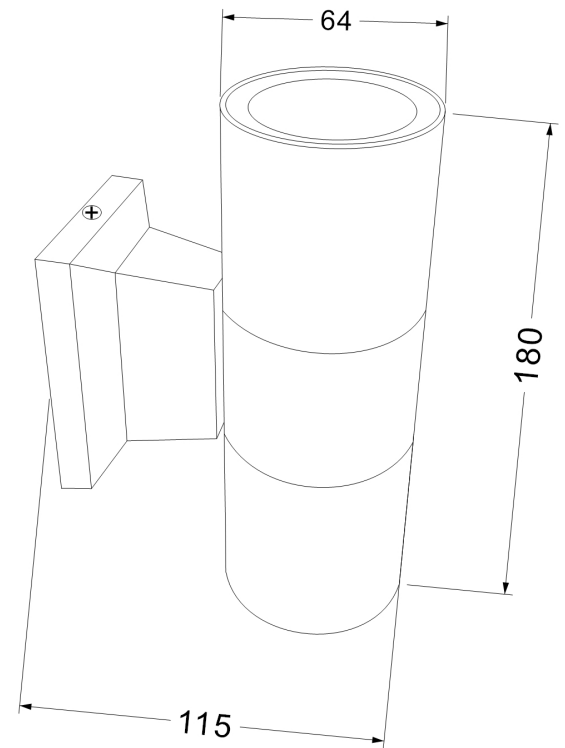

Instruction

Collection: OUTDOOR
Series: BOWERY
Model: O574WL-02B
Wall

- Wall

2 x GU (50W)

10

MAYTONI
DECORATIVE LIGHTING

www.maytoni.de