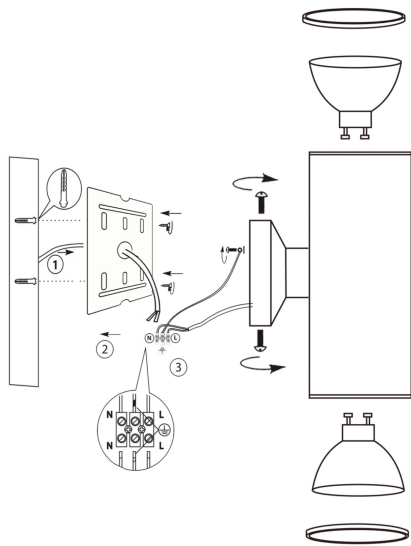

Instruction

Collection: OUTDOOR
Series: BOWERY
Model: O574WL-02B
Wall

- Wall

2 x GU (50W)

10

MAYTONI
DECORATIVE LIGHTING

www.maytoni.de