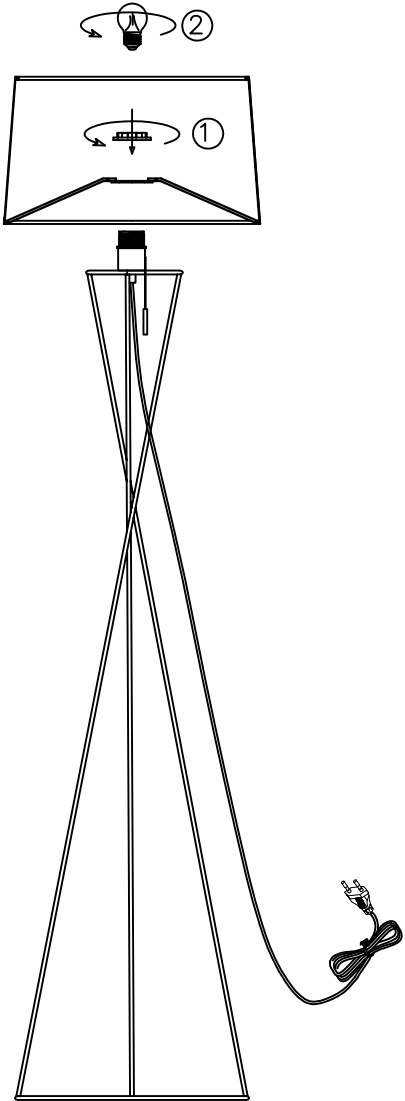

Instruction

Collection: Table & Floor
Series: Gaudi
Model: MOD183-FL-01-W
Mobile

I – Mobile

1 x E27 (60w)

MAYTONI
DECORATIVE LIGHTING

www.maytoni.de