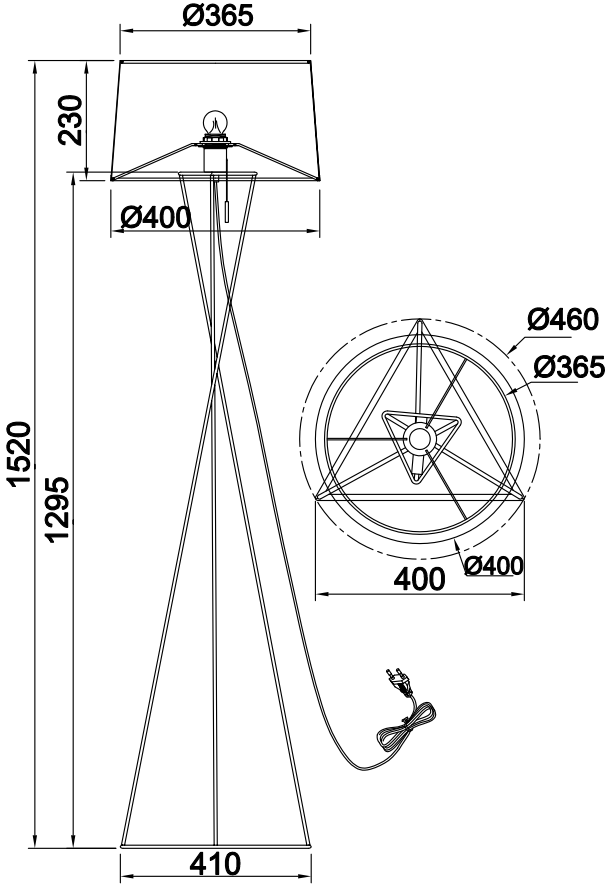

Instruction

Collection: Table & Floor
Series: Gaudi
Model: MOD183-FL-01-W
Mobile

I – Mobile

1 x E27 (60w)

MAYTONI
DECORATIVE LIGHTING

www.maytoni.de