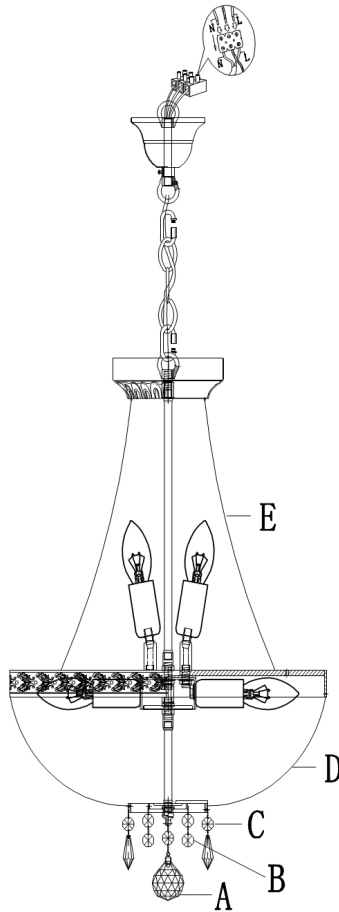

# Instruction

Collection: DIAMANT CRYSTAL

Series: BELLA

Model: DIA750-TT40-WG

Ceiling

- Ceiling

7 x E14 (60W)

**MAYTONI**  
DECORATIVE LIGHTING