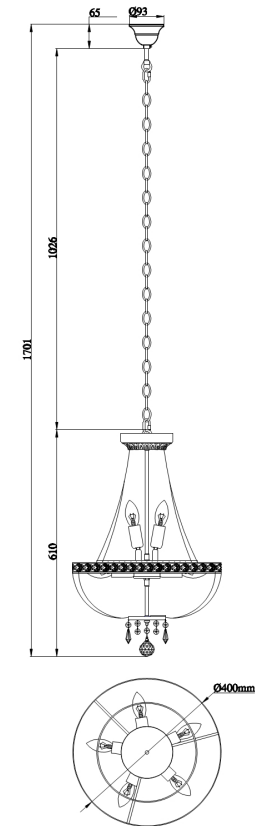

# Instruction

Collection: DIAMANT CRYSTAL

Series: BELLA

Model: DIA750-TT40-WG

Ceiling

- Ceiling

7 x E14 (60W)

**MAYTONI**  
DECORATIVE LIGHTING